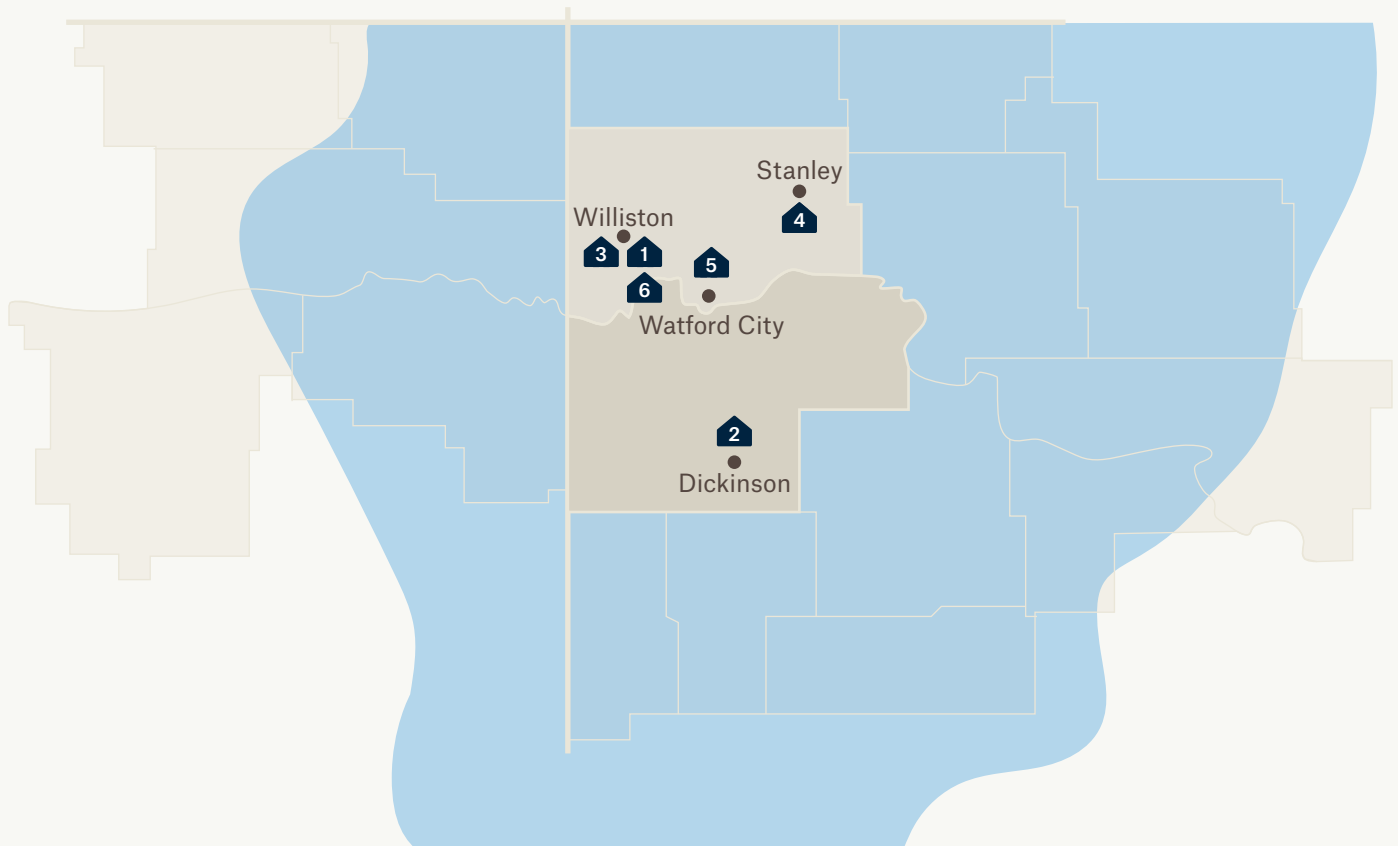

DUNN COUNTY LODGE

Beds

596

Location

10935 27J Street SW
Dickinson, ND · 58601

Room Features

- Clean, Comfortable, Quiet Rooms Designed for Rest
- Hibernator Sleep System Mattress
- High-Quality Oversized Towels
- Flat Screen TV w/ DVD Player & Premium Channels
- Clothes Wardrobe
- Desk & Chair
- Individual Climate Control

THE LARGEST NETWORK OF TURNKEY WORKFORCE LODGING IN THE U.S. & THE BAKKEN

MONTANA

NORTH DAKOTA

REST ASSURED

At Target Lodging, we work to help our customers throughout the world achieve their full potential. We know that keeping your workers safe, comfortable and well fed is what keeps things going. That is why Target Lodging provides an experience that keeps your workforce not just on the job but on the ball.

NORTH DAKOTA

1. Bear Paw Lodge
2. Dunn County Lodge
3. Judson Lodge
4. Stanley Hotel
5. Watford City Lodge
6. Williams County Lodge