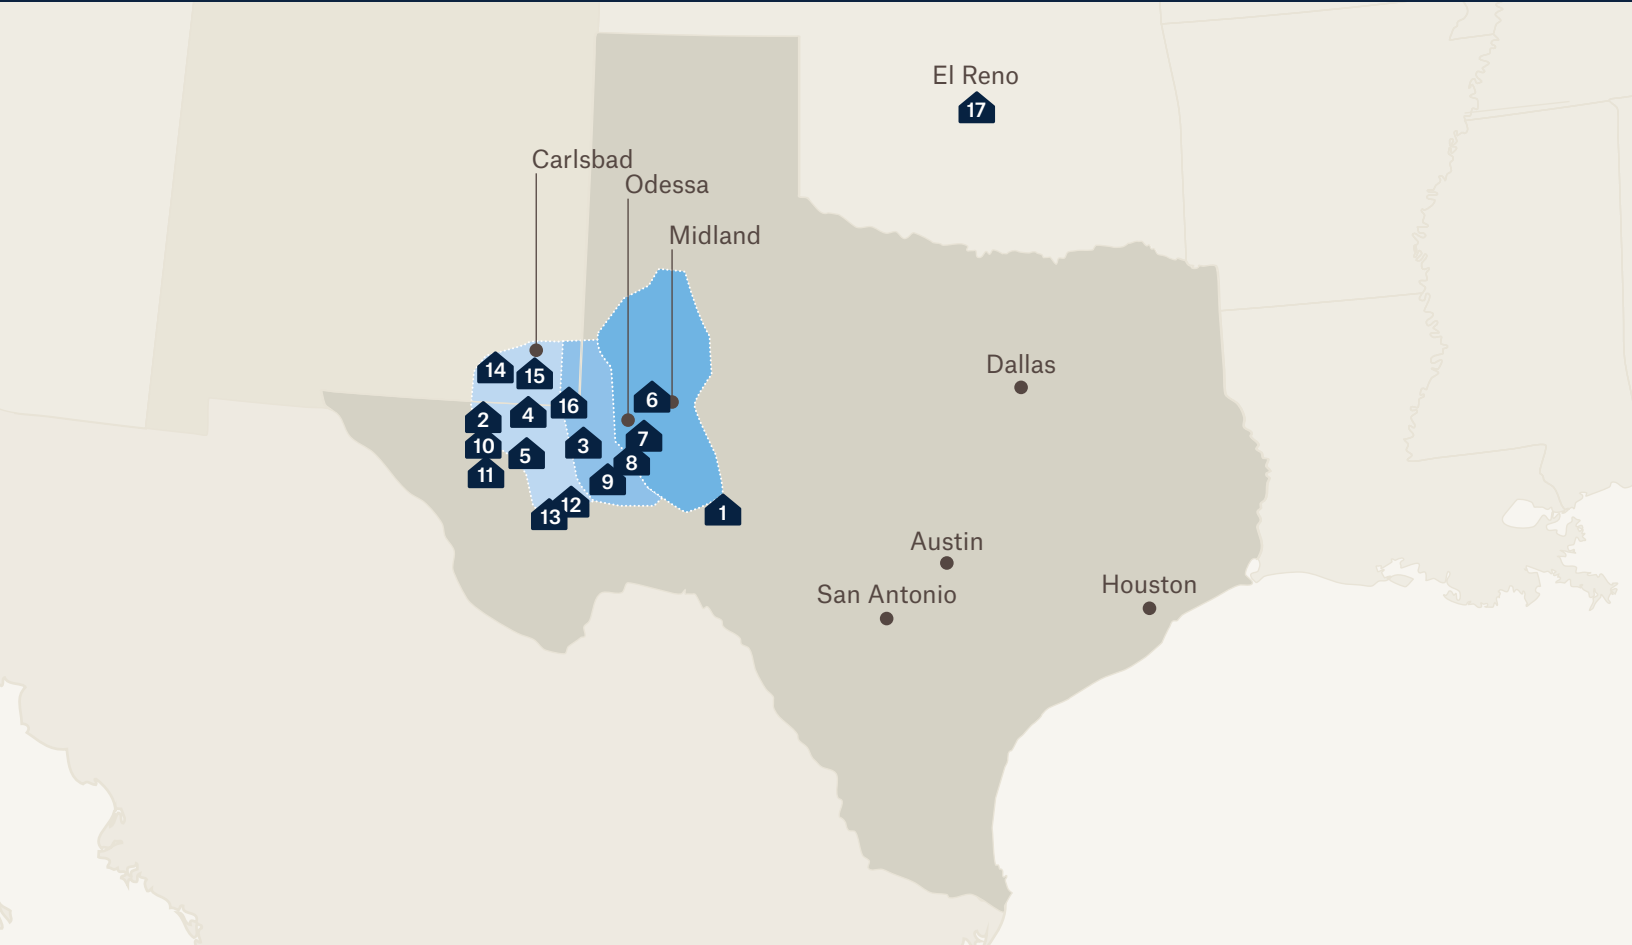

# AVENTINE CARLSBAD LODGE

Beds

500

Location

3201 Boyd Drive  
Carlsbad, NM 88220

# THE LARGEST NETWORK OF TURNKEY WORKFORCE LODGING IN THE U.S. AND PERMIAN BASIN

## TEXAS

1. Barnhart Lodge
2. Delaware Orla Lodge
3. Kermit Lodge
4. Mentone Skillman Station
5. Mentone Wolf Lodge
6. Midland Lodge
7. Odessa Lodge East
8. Odessa Lodge FTSI
9. Odessa Lodge West
10. Orla Lodge North
11. Orla Lodge South
12. Pecos Lodge North
13. Pecos Lodge South

## OKLAHOMA

17. El Reno Lodge