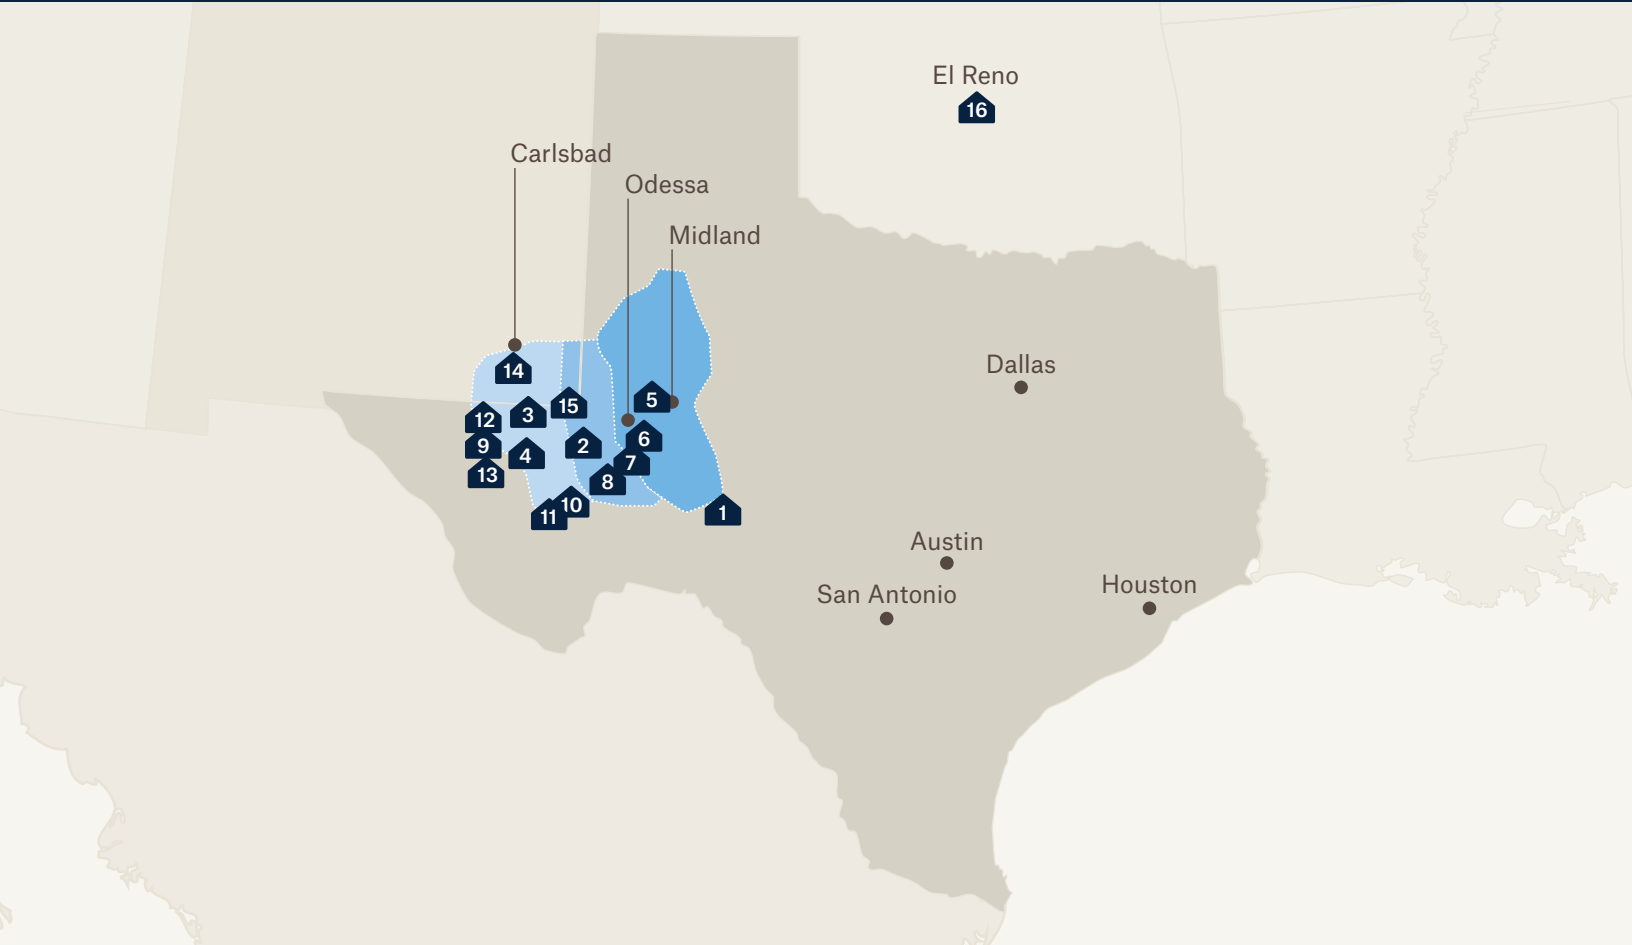

# THE LARGEST NETWORK OF TURNKEY WORKFORCE LODGING IN THE U.S. AND PERMIAN BASIN

## NEW MEXICO

14. Carlsbad Lodge
15. Jal Lodge

## OKLAHOMA

16. El Reno Lodge