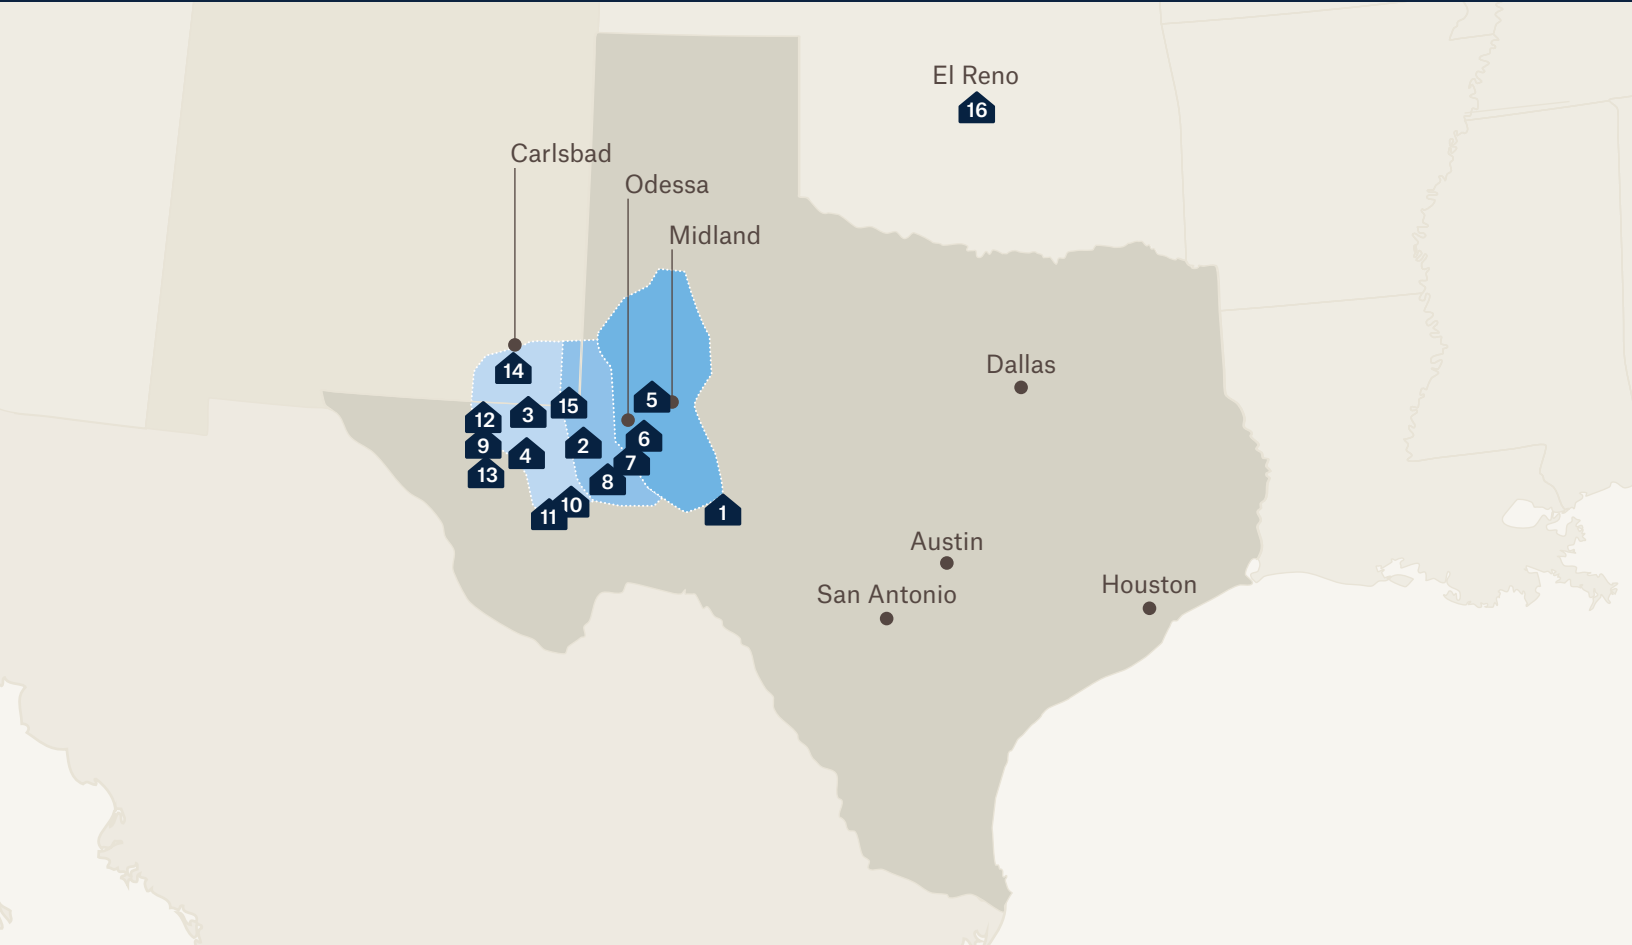

THE LARGEST NETWORK OF TURNKEY WORKFORCE LODGING IN THE U.S. AND PERMIAN BASIN

REST ASSURED

At Target Lodging, we work to help our customers throughout the world achieve their full potential. We know that keeping your workers safe, comfortable and well fed is what keeps things going. That is why Target Lodging provides an experience that keeps your workforce not just on the job but on the ball.

TEXAS

1. Barnhart Lodge
2. Kermit Lodge
3. Mentone Skillman Lodge
4. Mentone Wolf Camp
5. Midland Lodge
6. Odessa Lodge East
7. Odessa Lodge FTSI
8. Odessa Lodge West
9. Orla Lodge
10. Pecos Lodge North
11. Pecos Lodge South
12. Superior Orla North
13. Superior Orla South

NEW MEXICO

14. Carlsbad Lodge
15. Jal Lodge

OKLAHOMA

16. El Reno Lodge