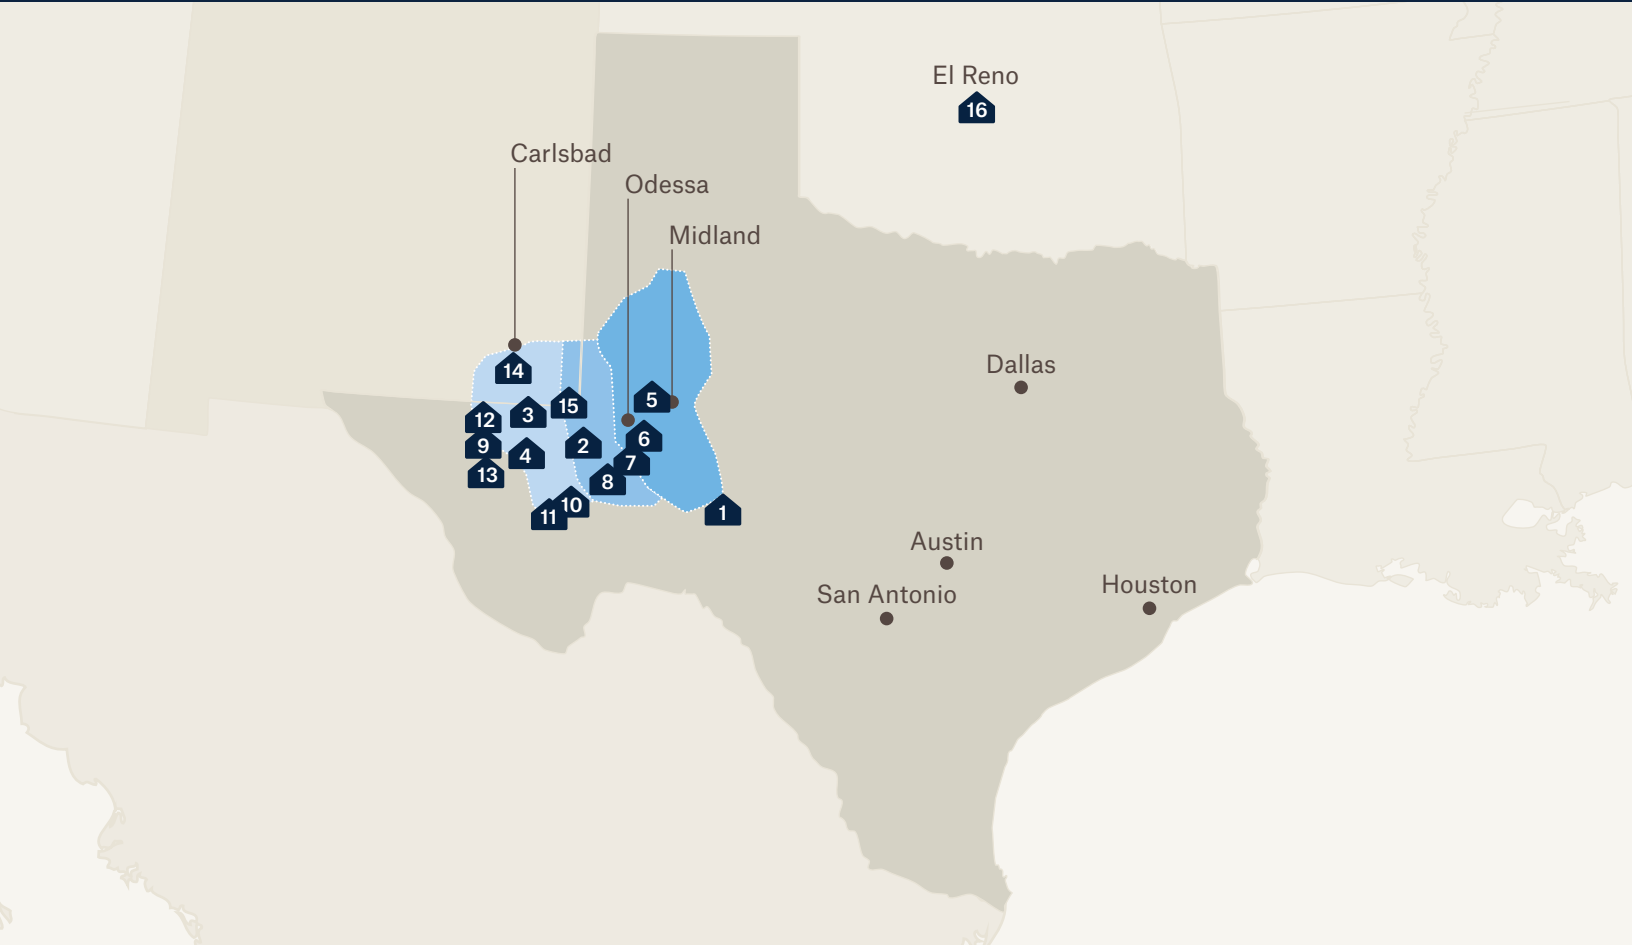

# THE LARGEST NETWORK OF TURNKEY WORKFORCE LODGING IN THE U.S. AND PERMIAN BASIN