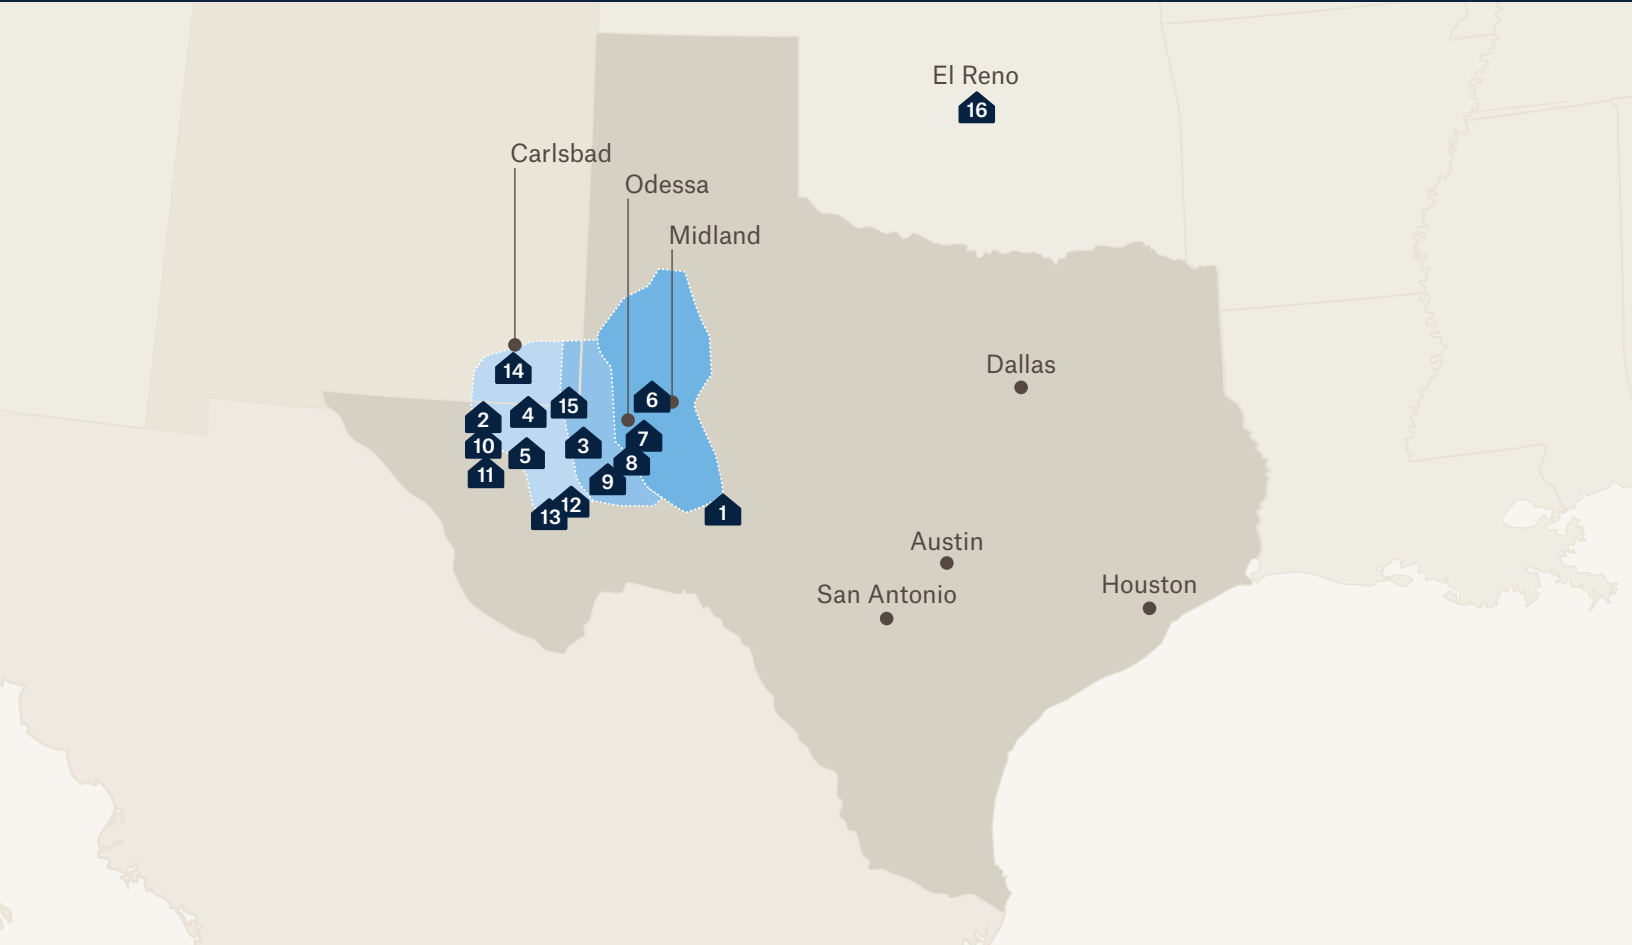


DELAWARE ORLA LODGE

Rooms

425

Location

4281 US Highway 285 N
Orla, TX 79770

Beds

465

Types of Beds

THE LARGEST NETWORK OF TURNKEY WORKFORCE LODGING IN THE U.S. AND PERMIAN BASIN

REST ASSURED

At Target Lodging, we work to help our customers throughout the world achieve their full potential. We know that keeping your workers safe, comfortable and well fed is what keeps things going. That is why Target Lodging provides an experience that keeps your workforce not just on the job but on the ball.

TEXAS

1. Barnhart Lodge
2. Delaware Orla Lodge
3. Kermit Lodge
4. Mentone Skillman Station
5. Mentone Wolf Lodge
6. Midland Lodge
7. Odessa Lodge East
8. Odessa Lodge FTSI
9. Odessa Lodge West
10. Orla Lodge North
11. Orla Lodge South
12. Pecos Lodge North
13. Pecos Lodge South

NEW MEXICO

14. Carlsbad Lodge
15. Jal Lodge

OKLAHOMA

16. El Reno Lodge