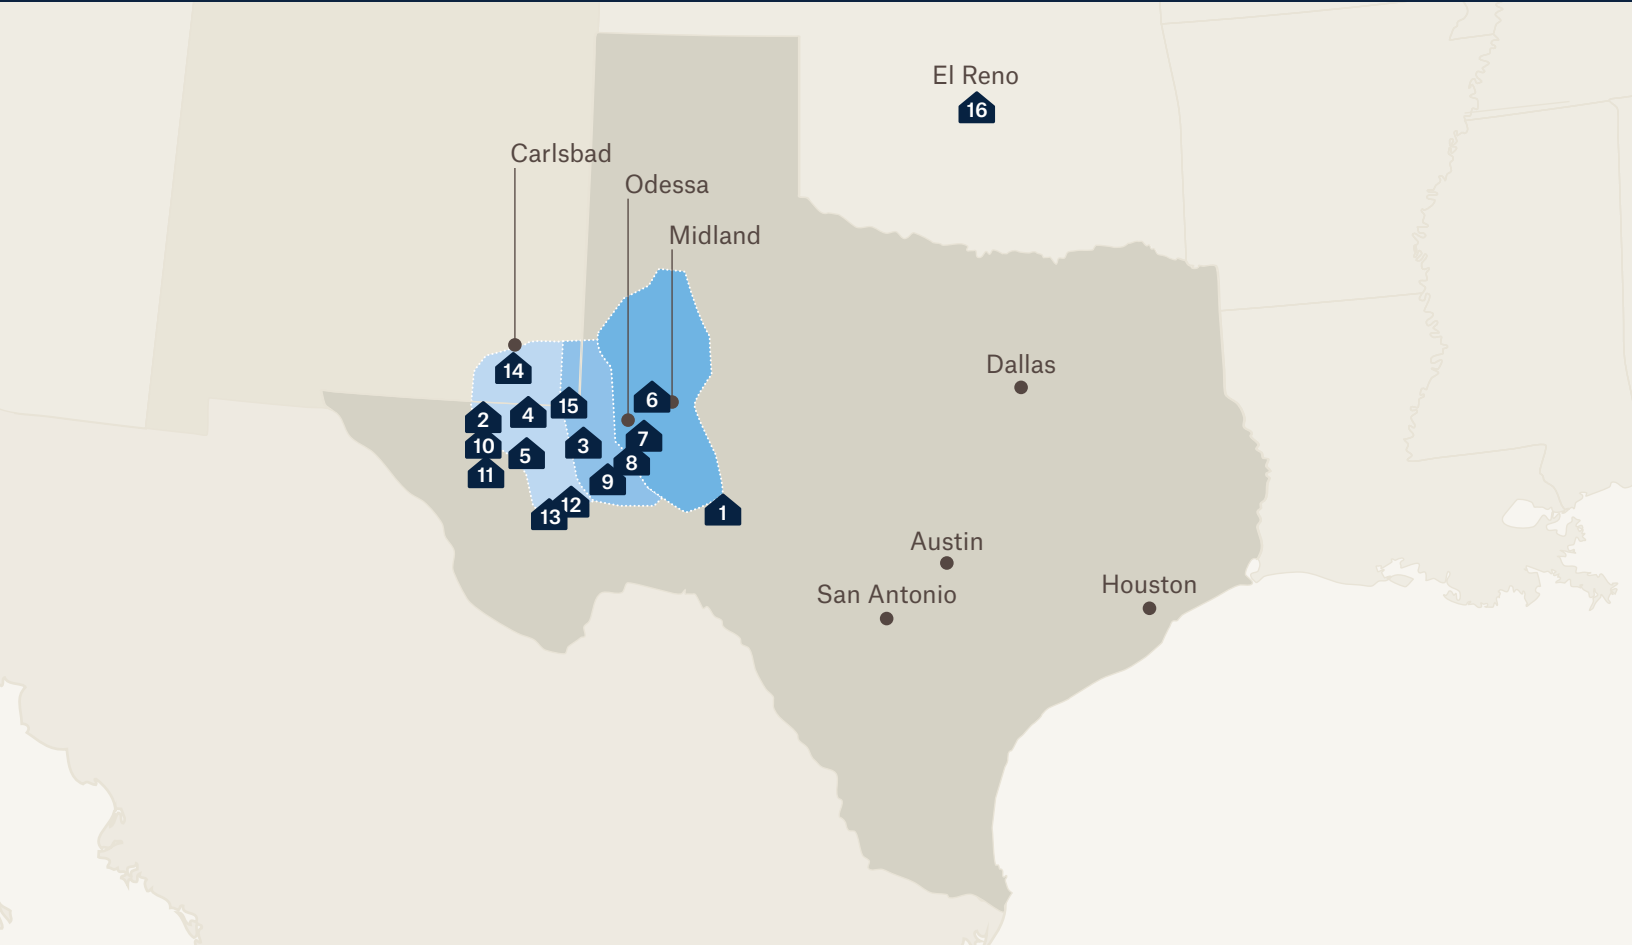

# THE LARGEST NETWORK OF TURNKEY WORKFORCE LODGING IN THE U.S. AND PERMIAN BASIN

## TEXAS

1. Barnhart Lodge
2. Delaware Orla Lodge
3. Kermit Lodge
4. Mentone Skillman Station
5. Mentone Wolf Lodge
6. Midland Lodge
7. Odessa Lodge East
8. Odessa Lodge FTSI
9. Odessa Lodge West
10. Orla Lodge North
11. Orla Lodge South
12. Pecos Lodge North
13. Pecos Lodge South

## NEW MEXICO

14. Carlsbad Lodge
15. Jal Lodge

## OKLAHOMA

16. El Reno Lodge