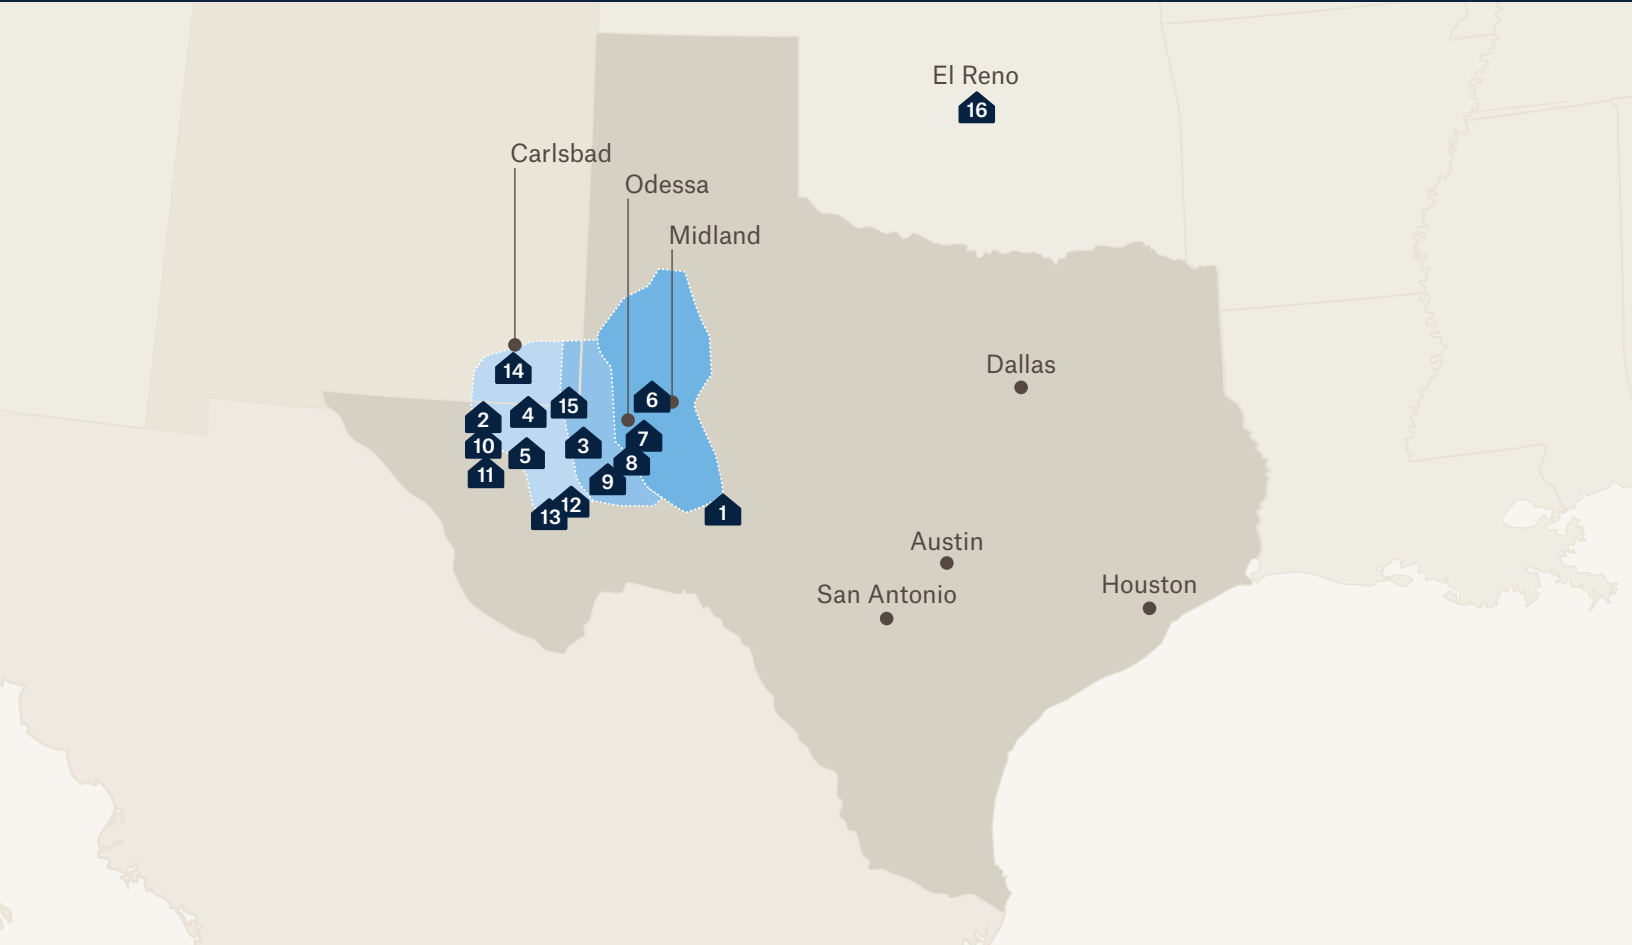


JAL LODGE

Rooms

466

Location

218 Whitworth Drive
Jal, NM 88252

Beds

626

Types of Beds

THE LARGEST NETWORK OF TURNKEY WORKFORCE LODGING IN THE U.S. AND PERMIAN BASIN

REST ASSURED

At Target Lodging, we work to help our customers throughout the world achieve their full potential. We know that keeping your workers safe, comfortable and well fed is what keeps things going. That is why Target Lodging provides an experience that keeps your workforce not just on the job but on the ball.

TEXAS

1. Barnhart Lodge
2. Delaware Orla Lodge
3. Kermit Lodge
4. Mentone Skillman Station
5. Mentone Wolf Lodge
6. Midland Lodge
7. Odessa Lodge East
8. Odessa Lodge FTSI
9. Odessa Lodge West
10. Orla Lodge North
11. Orla Lodge South
12. Pecos Lodge North
13. Pecos Lodge South

NEW MEXICO

14. Carlsbad Lodge
15. Jal Lodge

OKLAHOMA

16. El Reno Lodge