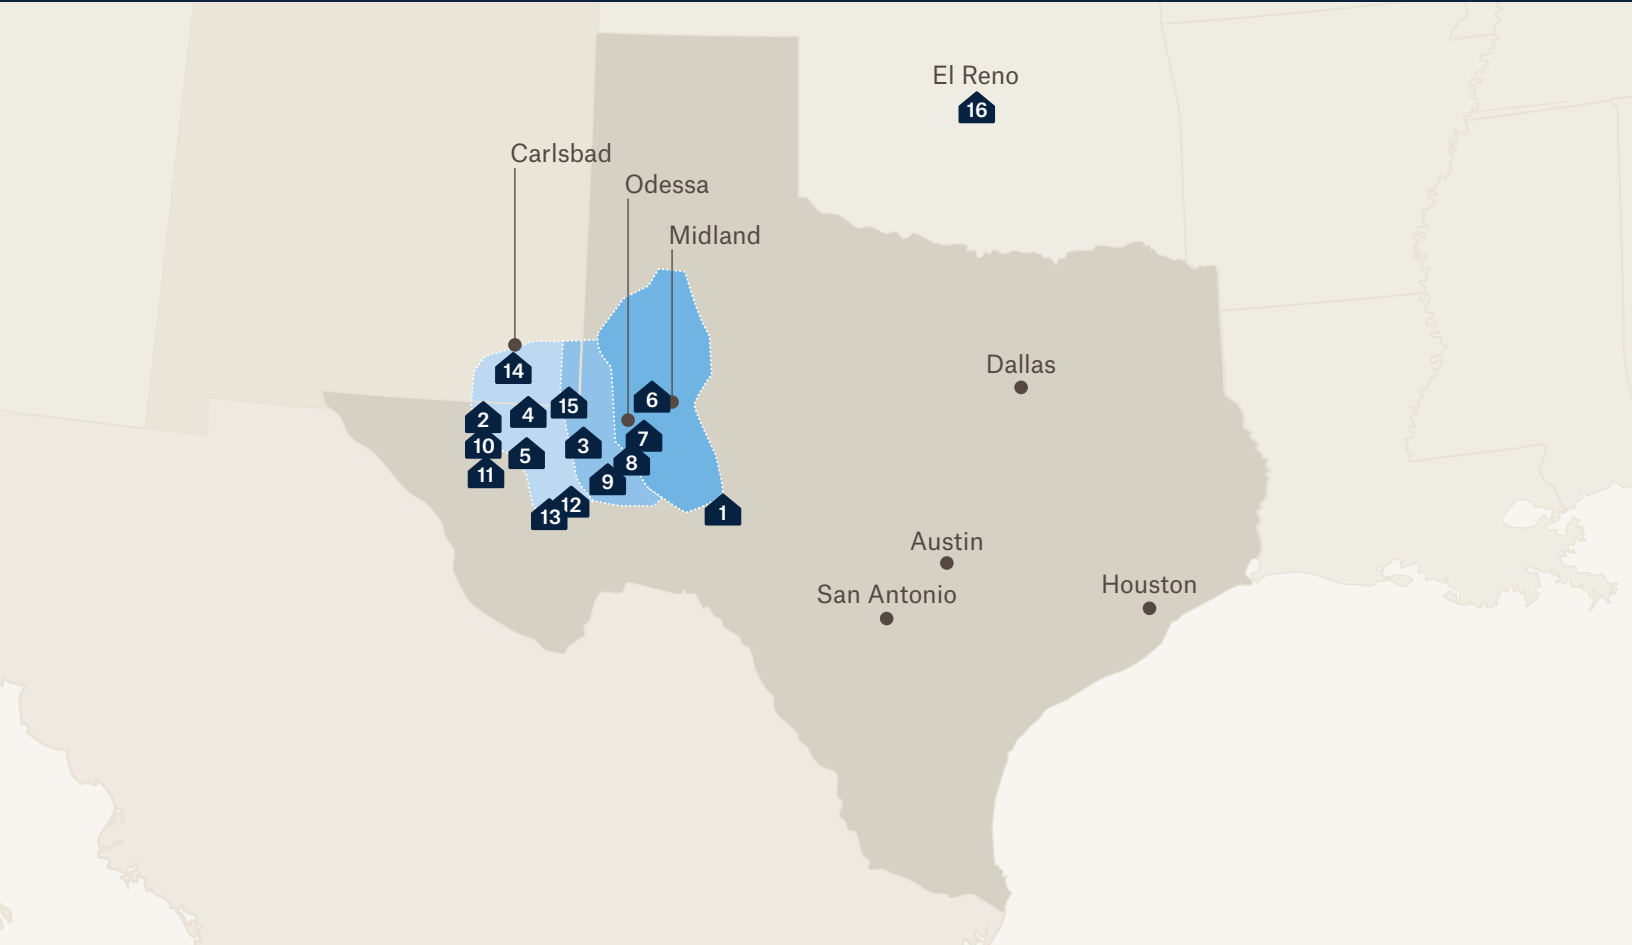


KERMIT LODGE

Rooms

126

Location

549 E Highway 115
Kermit TX 79745

Beds

126

Types of Beds

THE LARGEST NETWORK OF TURNKEY WORKFORCE LODGING IN THE U.S. AND PERMIAN BASIN

REST ASSURED

At Target Lodging, we work to help our customers throughout the world achieve their full potential. We know that keeping your workers safe, comfortable and well fed is what keeps things going. That is why Target Lodging provides an experience that keeps your workforce not just on the job but on the ball.

TEXAS

1. Barnhart Lodge
2. Delaware Orla Lodge
3. Kermit Lodge
4. Mentone Skillman Station
5. Mentone Wolf Lodge
6. Midland Lodge
7. Odessa Lodge East
8. Odessa Lodge FTSI
9. Odessa Lodge West
10. Orla Lodge North
11. Orla Lodge South
12. Pecos Lodge North
13. Pecos Lodge South

NEW MEXICO

14. Carlsbad Lodge
15. Jal Lodge

OKLAHOMA

16. El Reno Lodge