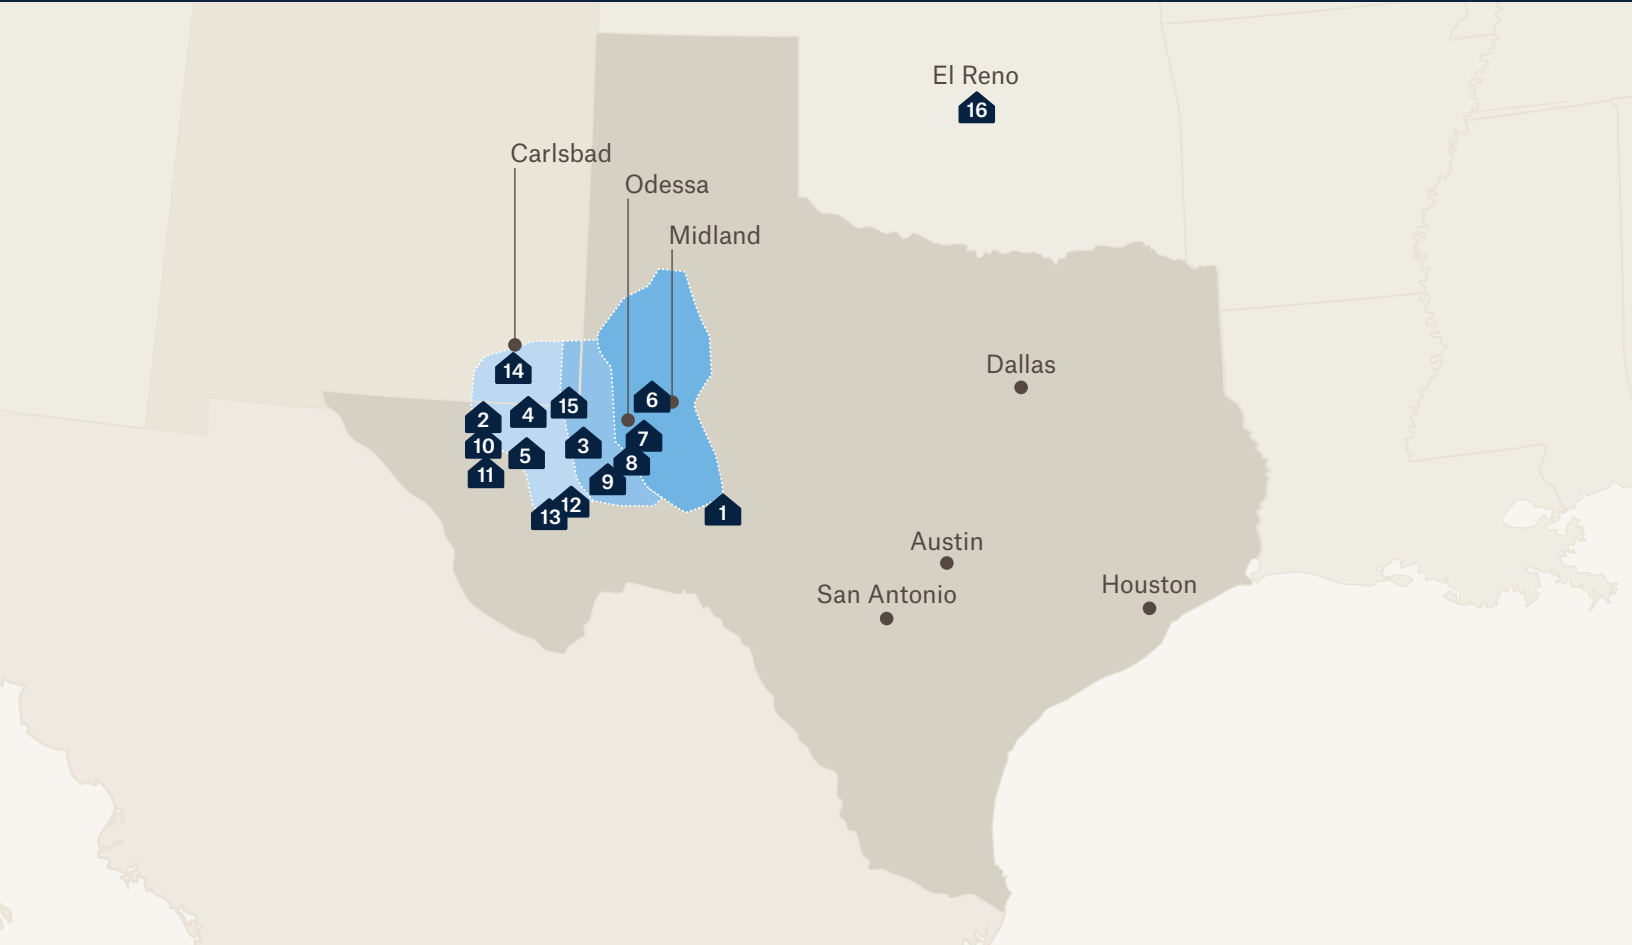

# THE LARGEST NETWORK OF TURNKEY WORKFORCE LODGING IN THE U.S. AND PERMIAN BASIN

## NEW MEXICO

14. Carlsbad Lodge
15. Jal Lodge

## OKLAHOMA

16. El Reno Lodge