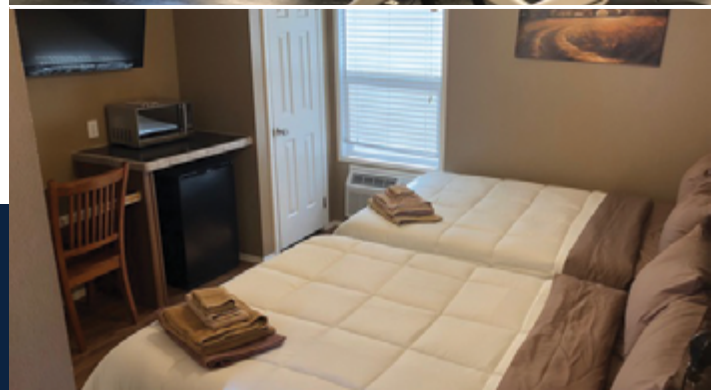

Executive Single Fulls
Double Fulls

Lodge Features

- Full Service Housekeeping and Maintenance
- DirecTV and WiFi in Every Room
- Recreation Center (TV Lounge and Pool Table)
- Gym (Complete with Free Weights and Cardio/Weight Machines)
- Common Laundry Room in Kitchen Building
- Full Service Dining
(3 a.m. – 9 a.m. and 3 p.m. – 9 p.m./
Cold Grab n' Go Lunch 24/7)