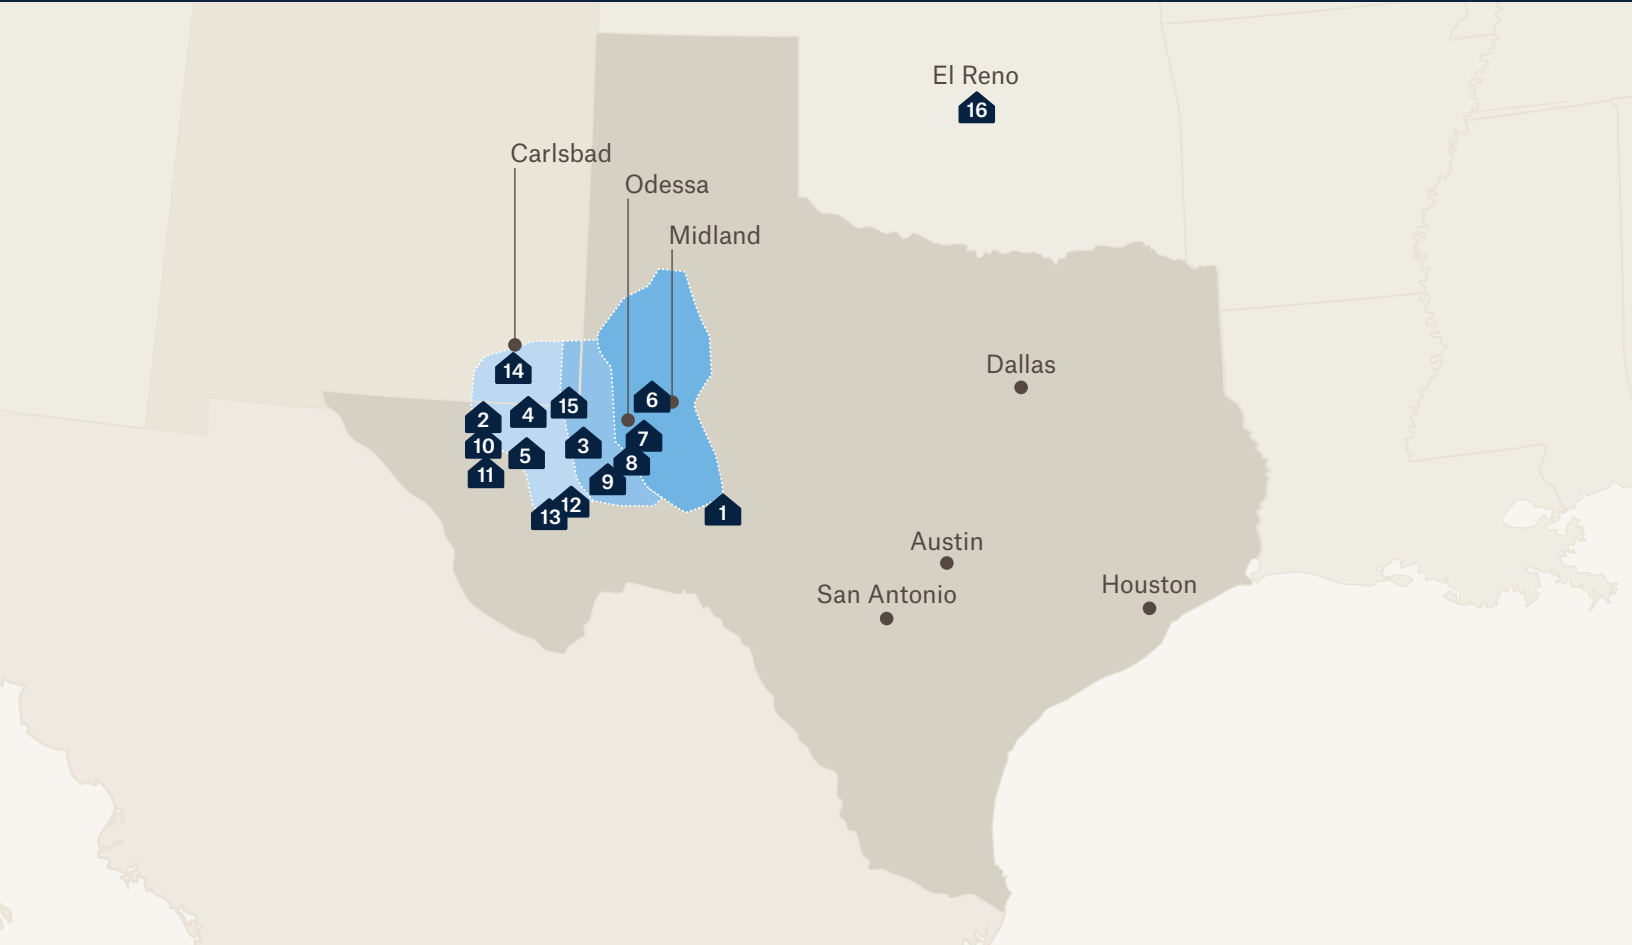


ODESSA FTSI LODGE

Rooms

212

Location

986 S Maurice Road
Odessa, TX 79763

Beds

212

Types of Beds

THE LARGEST NETWORK OF TURNKEY WORKFORCE LODGING IN THE U.S. AND PERMIAN BASIN

REST ASSURED

At Target Lodging, we work to help our customers throughout the world achieve their full potential. We know that keeping your workers safe, comfortable and well fed is what keeps things going. That is why Target Lodging provides an experience that keeps your workforce not just on the job but on the ball.

TEXAS

1. Barnhart Lodge
2. Delaware Orla Lodge
3. Kermit Lodge
4. Mentone Skillman Station
5. Mentone Wolf Lodge
6. Midland Lodge
7. Odessa Lodge East
8. Odessa Lodge FTSI
9. Odessa Lodge West
10. Orla Lodge North
11. Orla Lodge South
12. Pecos Lodge North
13. Pecos Lodge South

NEW MEXICO

14. Carlsbad Lodge
15. Jal Lodge

OKLAHOMA

16. El Reno Lodge