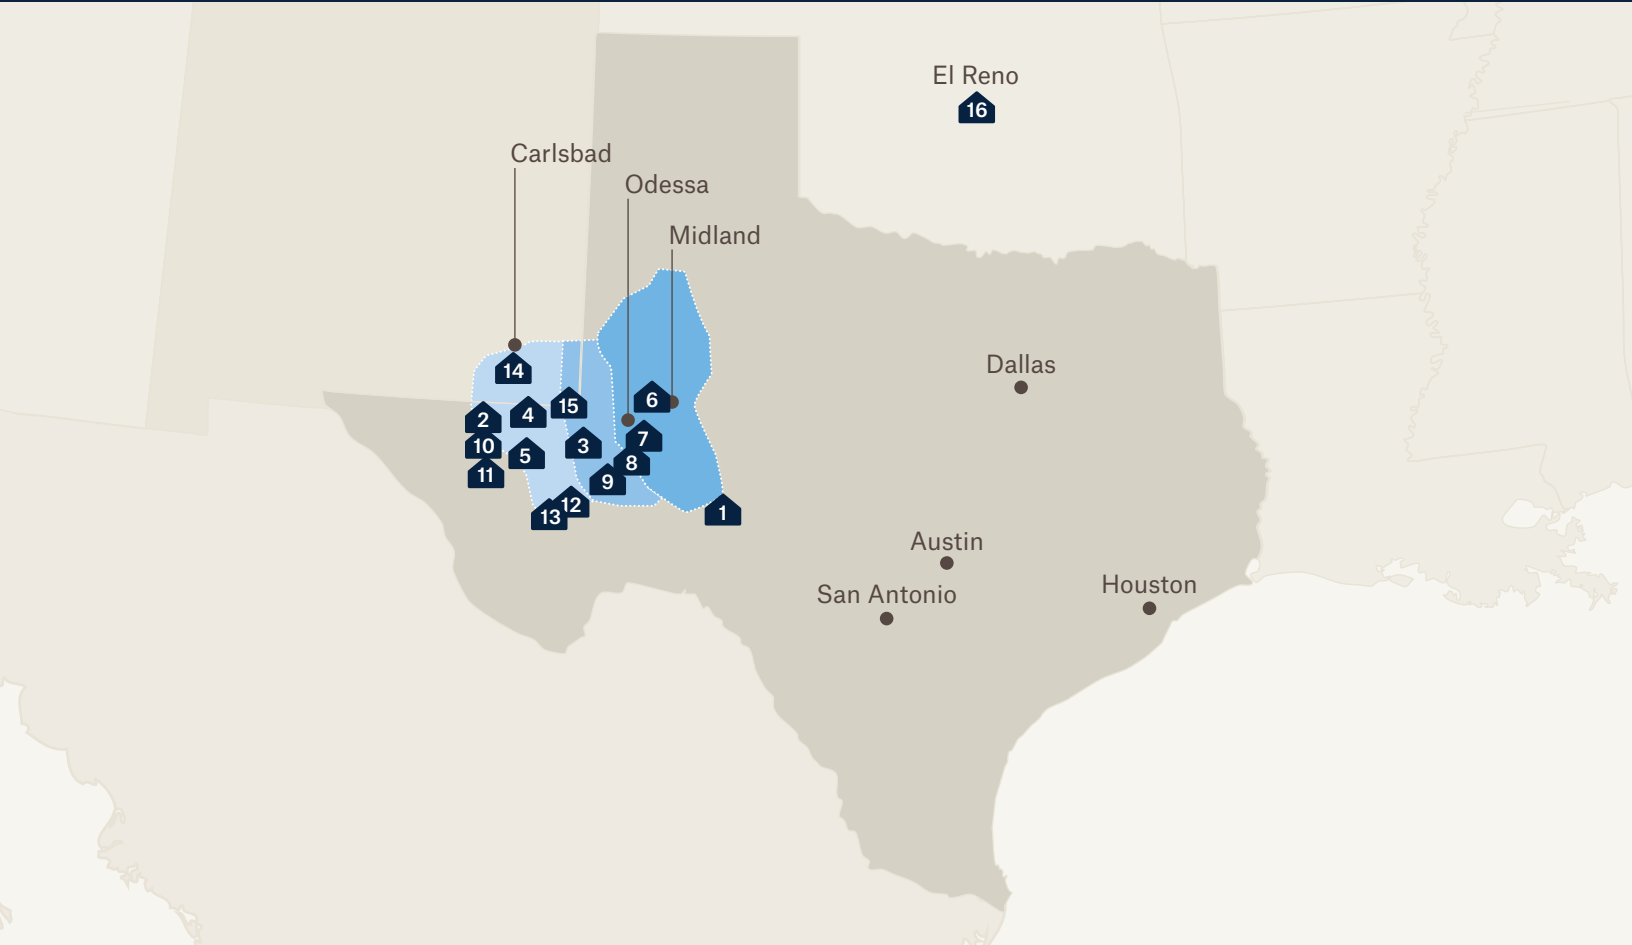

THE LARGEST NETWORK OF TURNKEY WORKFORCE LODGING IN THE U.S. AND PERMIAN BASIN

REST ASSURED

At Target Lodging, we work to help our customers throughout the world achieve their full potential. We know that keeping your workers safe, comfortable and well fed is what keeps things going. That is why Target Lodging provides an experience that keeps your workforce not just on the job but on the ball.

TEXAS

1. Barnhart Lodge
2. Delaware Orla Lodge
3. Kermit Lodge
4. Mentone Skillman Station
5. Mentone Wolf Lodge
6. Midland Lodge
7. Odessa Lodge East
8. Odessa Lodge FTSI
9. Odessa Lodge West
10. Orla Lodge North
11. Orla Lodge South
12. Pecos Lodge North
13. Pecos Lodge South

NEW MEXICO

14. Carlsbad Lodge
15. Jal Lodge

OKLAHOMA

16. El Reno Lodge