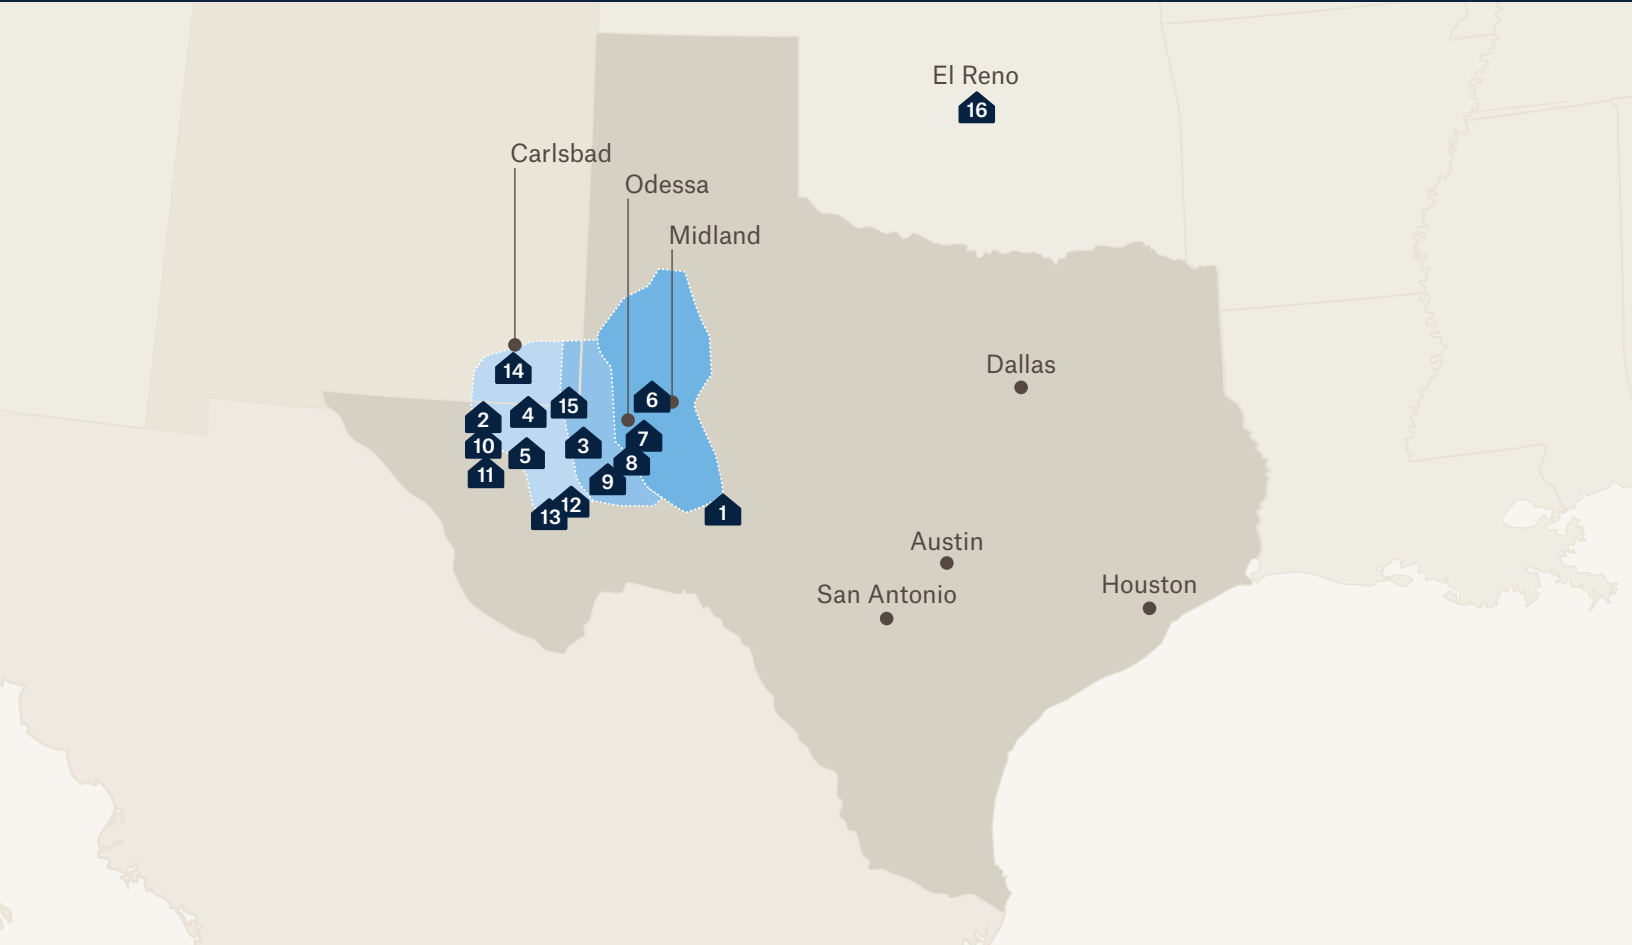

# THE LARGEST NETWORK OF TURNKEY WORKFORCE LODGING IN THE U.S. AND PERMIAN BASIN