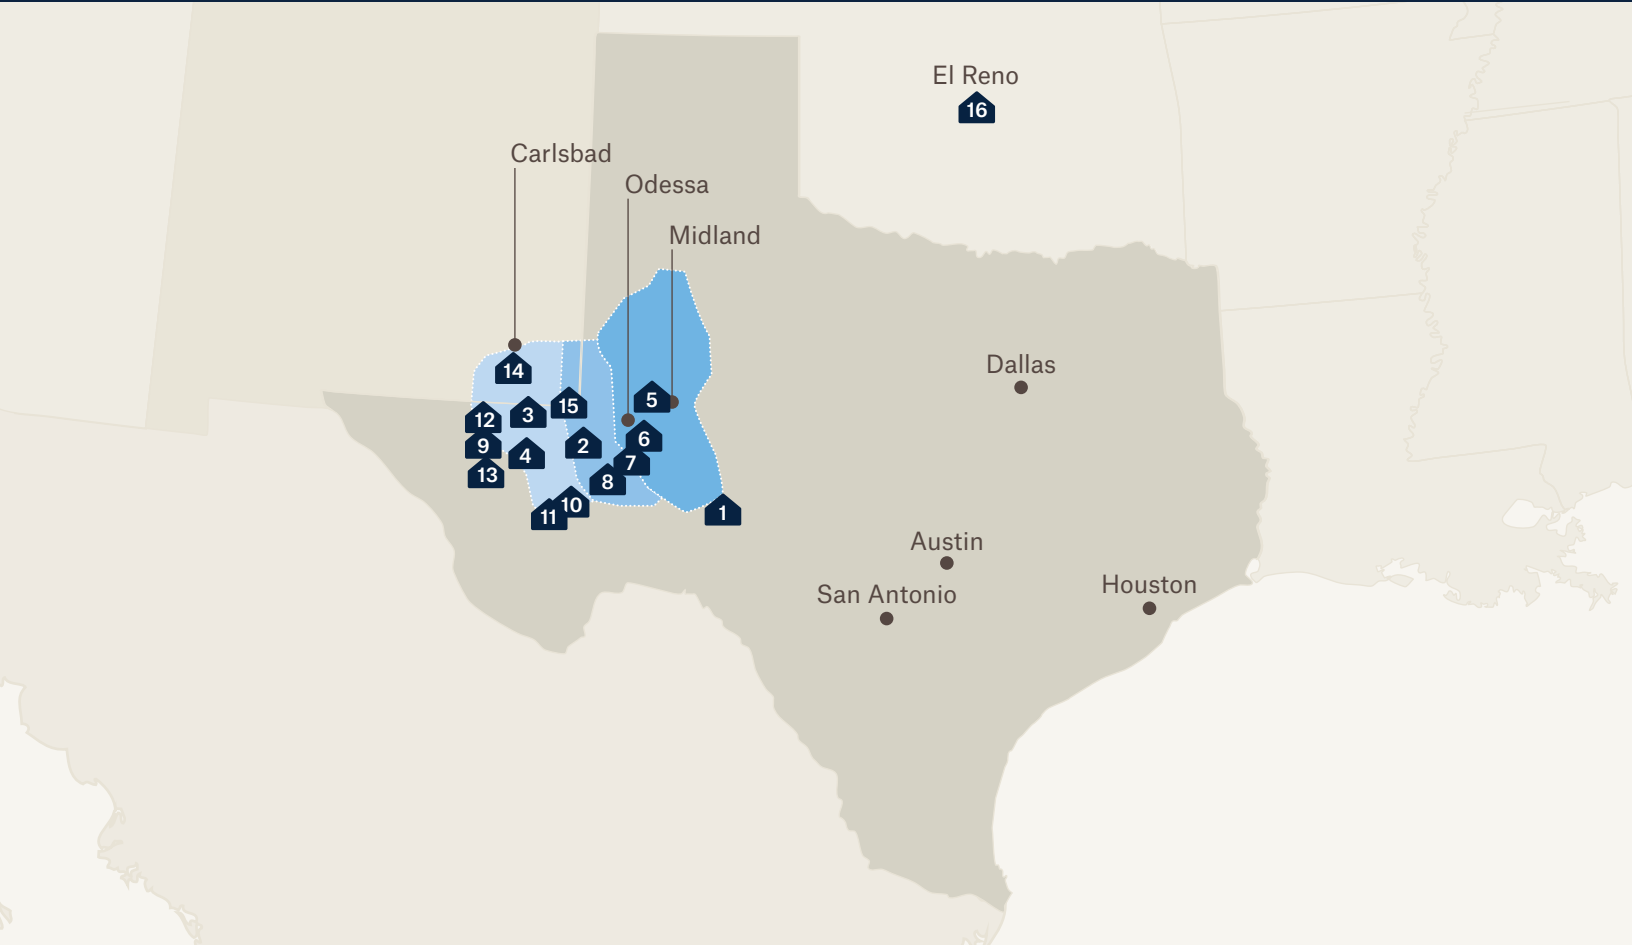


BARNHART LODGE

Rooms

96

Location

828 Texas Street
Barnhart, TX 76930

Beds

192

Types of Beds

THE LARGEST NETWORK OF TURNKEY WORKFORCE LODGING IN THE U.S. AND PERMIAN BASIN

REST ASSURED

At Target Lodging, we work to help our customers throughout the world achieve their full potential. We know that keeping your workers safe, comfortable and well fed is what keeps things going. That is why Target Lodging provides an experience that keeps your workforce not just on the job but on the ball.

TEXAS

1. Barnhart Lodge
2. Kermit Lodge
3. Mentone Skillman Lodge
4. Mentone Wolf Camp
5. Midland Lodge
6. Odessa Lodge East
7. Odessa Lodge FTSI
8. Odessa Lodge West
9. Orla Lodge
10. Pecos Lodge North
11. Pecos Lodge South
12. Superior Orla North
13. Superior Orla South

NEW MEXICO

14. Carlsbad Lodge
15. Jal Lodge

OKLAHOMA

16. El Reno Lodge