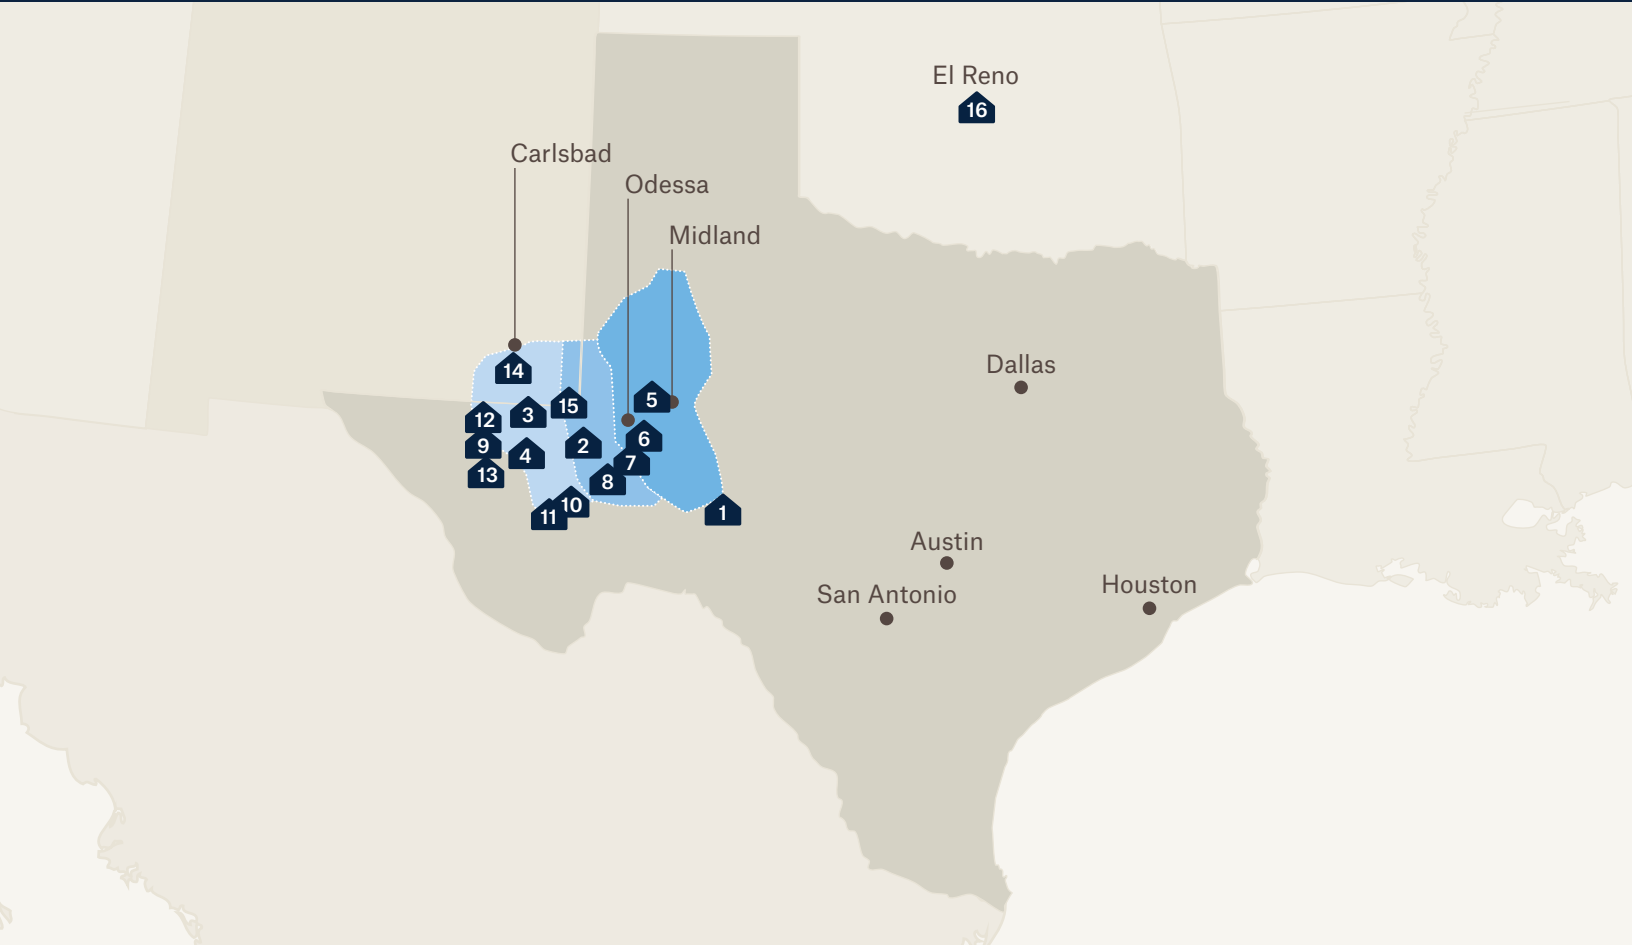


EL RENO LODGE

Rooms

345

Location

1621 S. Babcock Drive
El Reno, OK 73036

Beds

458

Types of Beds

THE LARGEST NETWORK OF TURNKEY WORKFORCE LODGING IN THE U.S. AND PERMIAN BASIN

REST ASSURED

At Target Lodging, we work to help our customers throughout the world achieve their full potential. We know that keeping your workers safe, comfortable and well fed is what keeps things going. That is why Target Lodging provides an experience that keeps your workforce not just on the job but on the ball.

TEXAS

1. Barnhart Lodge
2. Kermit Lodge
3. Mentone Skillman Lodge
4. Mentone Wolf Camp
5. Midland Lodge
6. Odessa Lodge East
7. Odessa Lodge FTSI
8. Odessa Lodge West
9. Orla Lodge
10. Pecos Lodge North
11. Pecos Lodge South
12. Superior Orla North
13. Superior Orla South

NEW MEXICO

14. Carlsbad Lodge
15. Jal Lodge

OKLAHOMA

16. El Reno Lodge