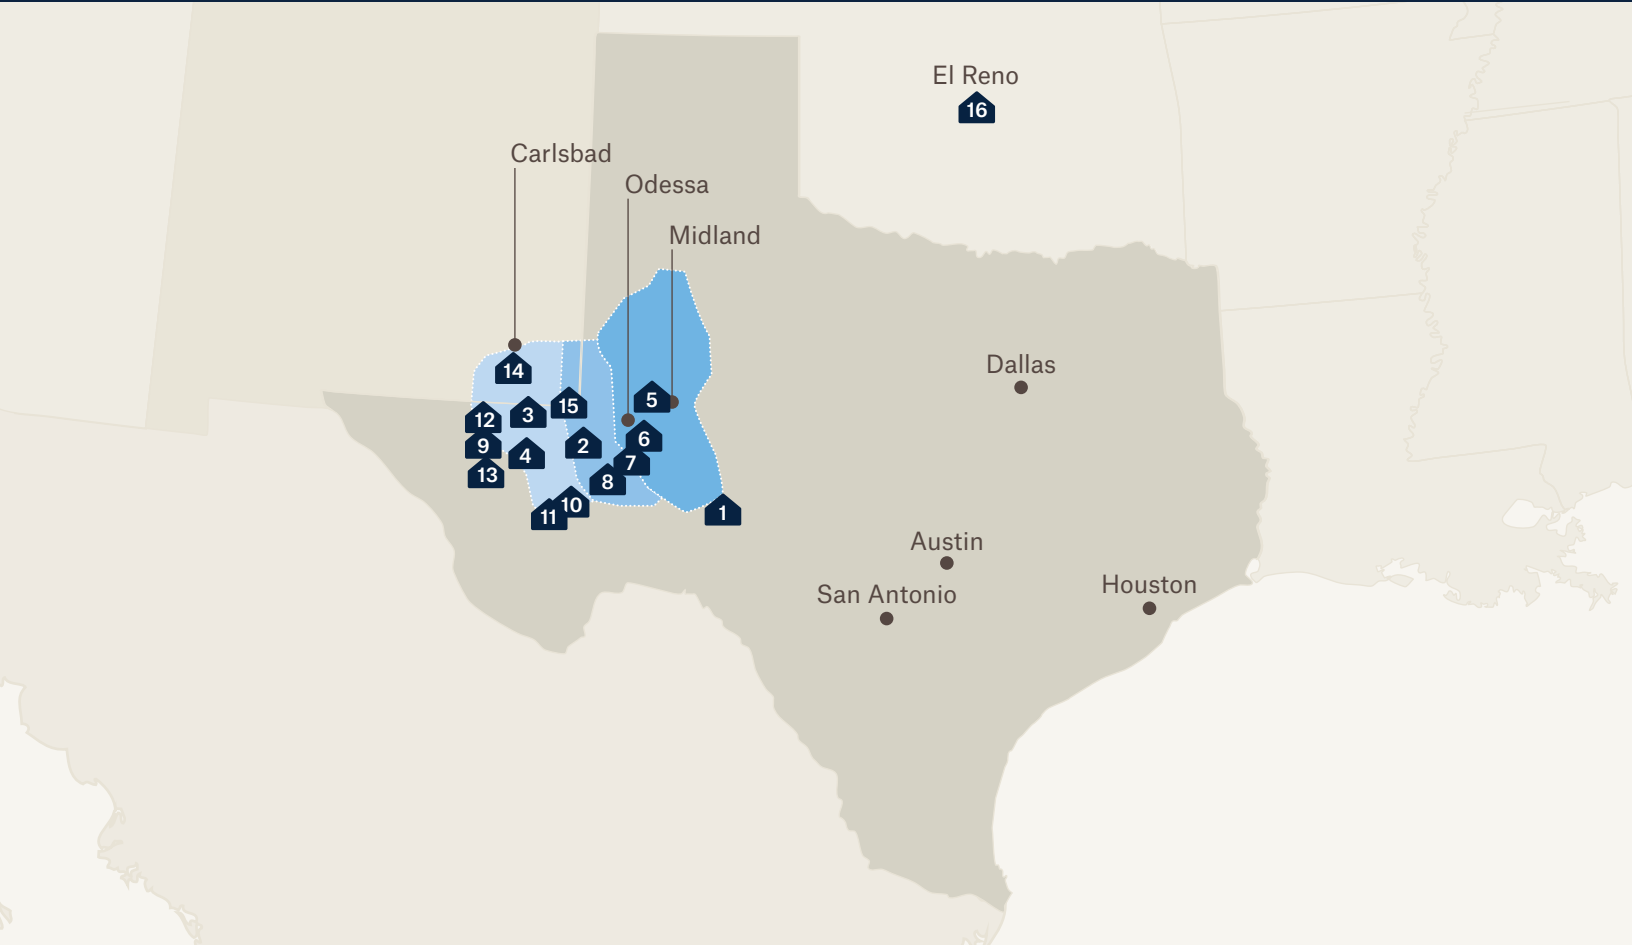

# THE LARGEST NETWORK OF TURNKEY WORKFORCE LODGING IN THE U.S. AND PERMIAN BASIN

## TEXAS

1. Barnhart Lodge
2. Kermit Lodge
3. Mentone Skillman Lodge
4. Mentone Wolf Camp
5. Midland Lodge
6. Odessa Lodge East
7. Odessa Lodge FTSI
8. Odessa Lodge West
9. Orla Lodge
10. Pecos Lodge North
11. Pecos Lodge South
12. Superior Orla North
13. Superior Orla South

## NEW MEXICO

14. Carlsbad Lodge
15. Jal Lodge

## OKLAHOMA

16. El Reno Lodge