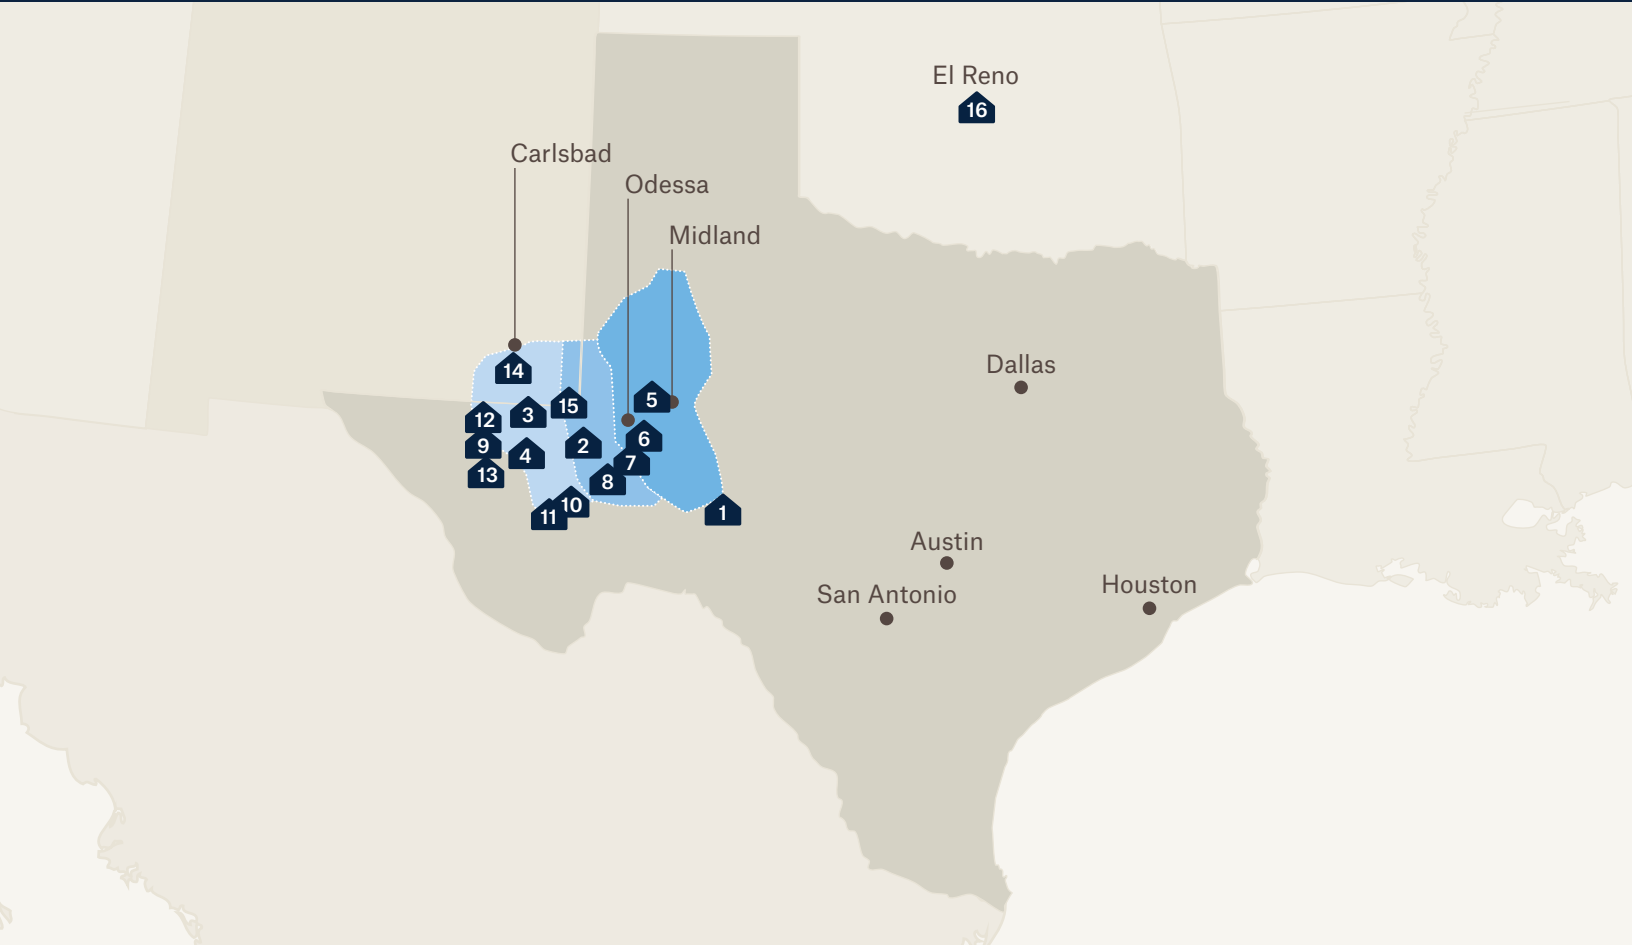

# KERMIT LODGE

---

Rooms

126

Location

549 E Highway 115  
Kermit TX 79745

---

Beds

# THE LARGEST NETWORK OF TURNKEY WORKFORCE LODGING IN THE U.S. AND PERMIAN BASIN

## NEW MEXICO

14. Carlsbad Lodge
15. Jal Lodge

## OKLAHOMA

16. El Reno Lodge