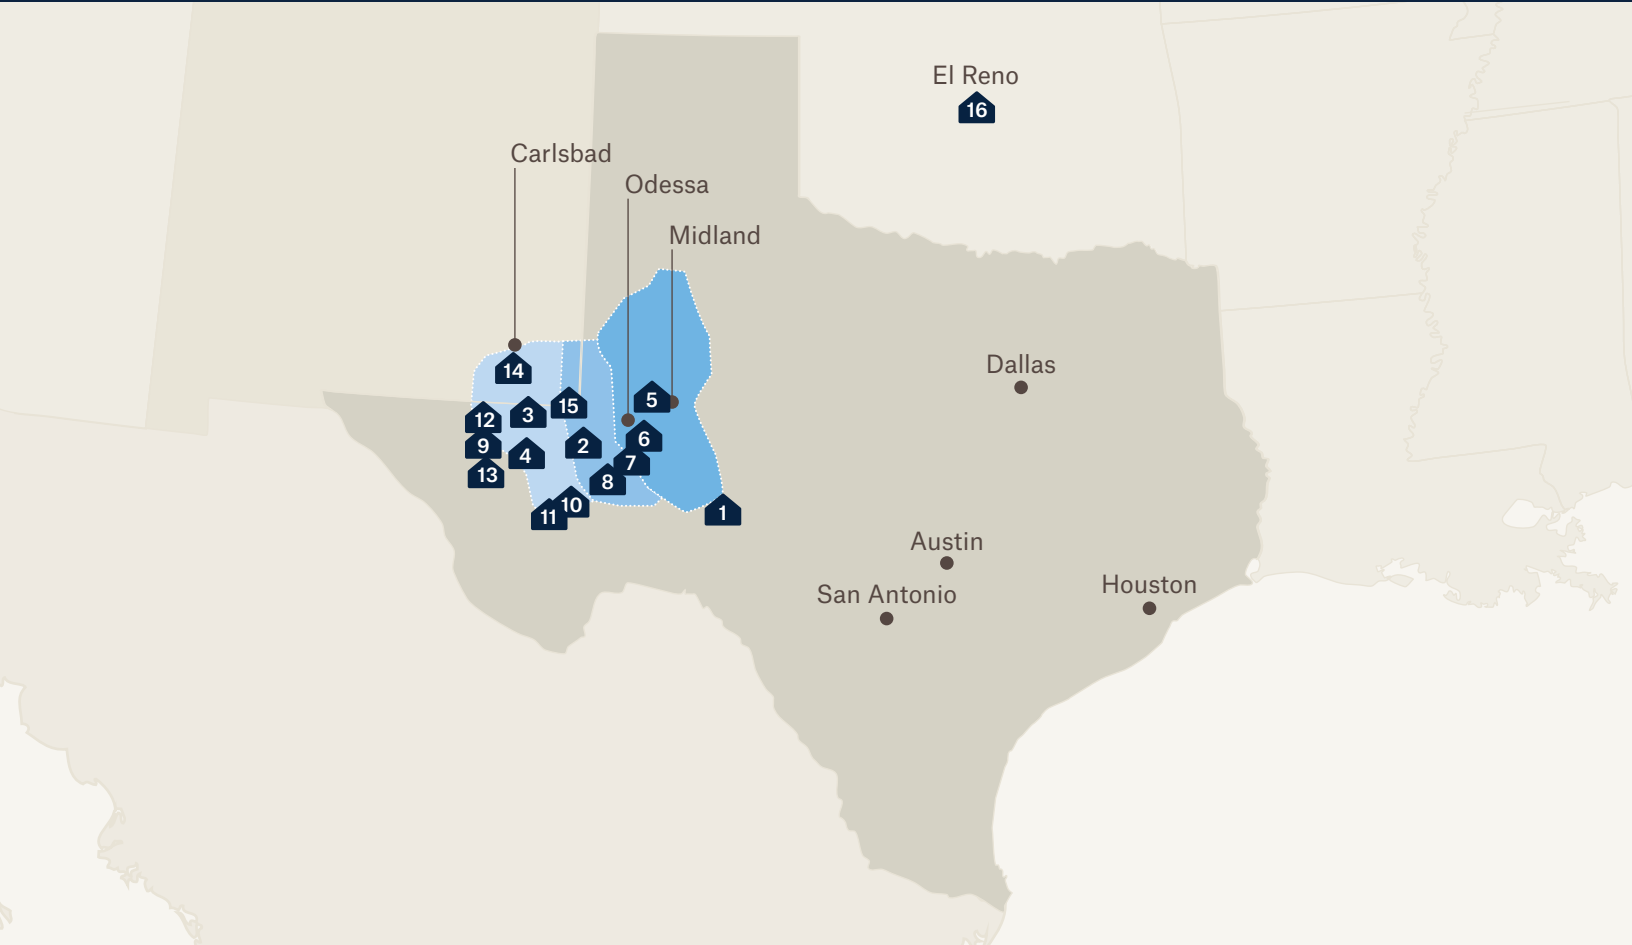


ORLA LODGE

Rooms

425

Location

4281 US Highway 285 N
Orla, TX 79770

Beds

465

Types of Beds

THE LARGEST NETWORK OF TURNKEY WORKFORCE LODGING IN THE U.S. AND PERMIAN BASIN

REST ASSURED

At Target Lodging, we work to help our customers throughout the world achieve their full potential. We know that keeping your workers safe, comfortable and well fed is what keeps things going. That is why Target Lodging provides an experience that keeps your workforce not just on the job but on the ball.

TEXAS

1. Barnhart Lodge
2. Kermit Lodge
3. Mentone Skillman Lodge
4. Mentone Wolf Camp
5. Midland Lodge
6. Odessa Lodge East
7. Odessa Lodge FTSI
8. Odessa Lodge West
9. Orla Lodge
10. Pecos Lodge North
11. Pecos Lodge South
12. Superior Orla North
13. Superior Orla South

NEW MEXICO

14. Carlsbad Lodge
15. Jal Lodge

OKLAHOMA

16. El Reno Lodge