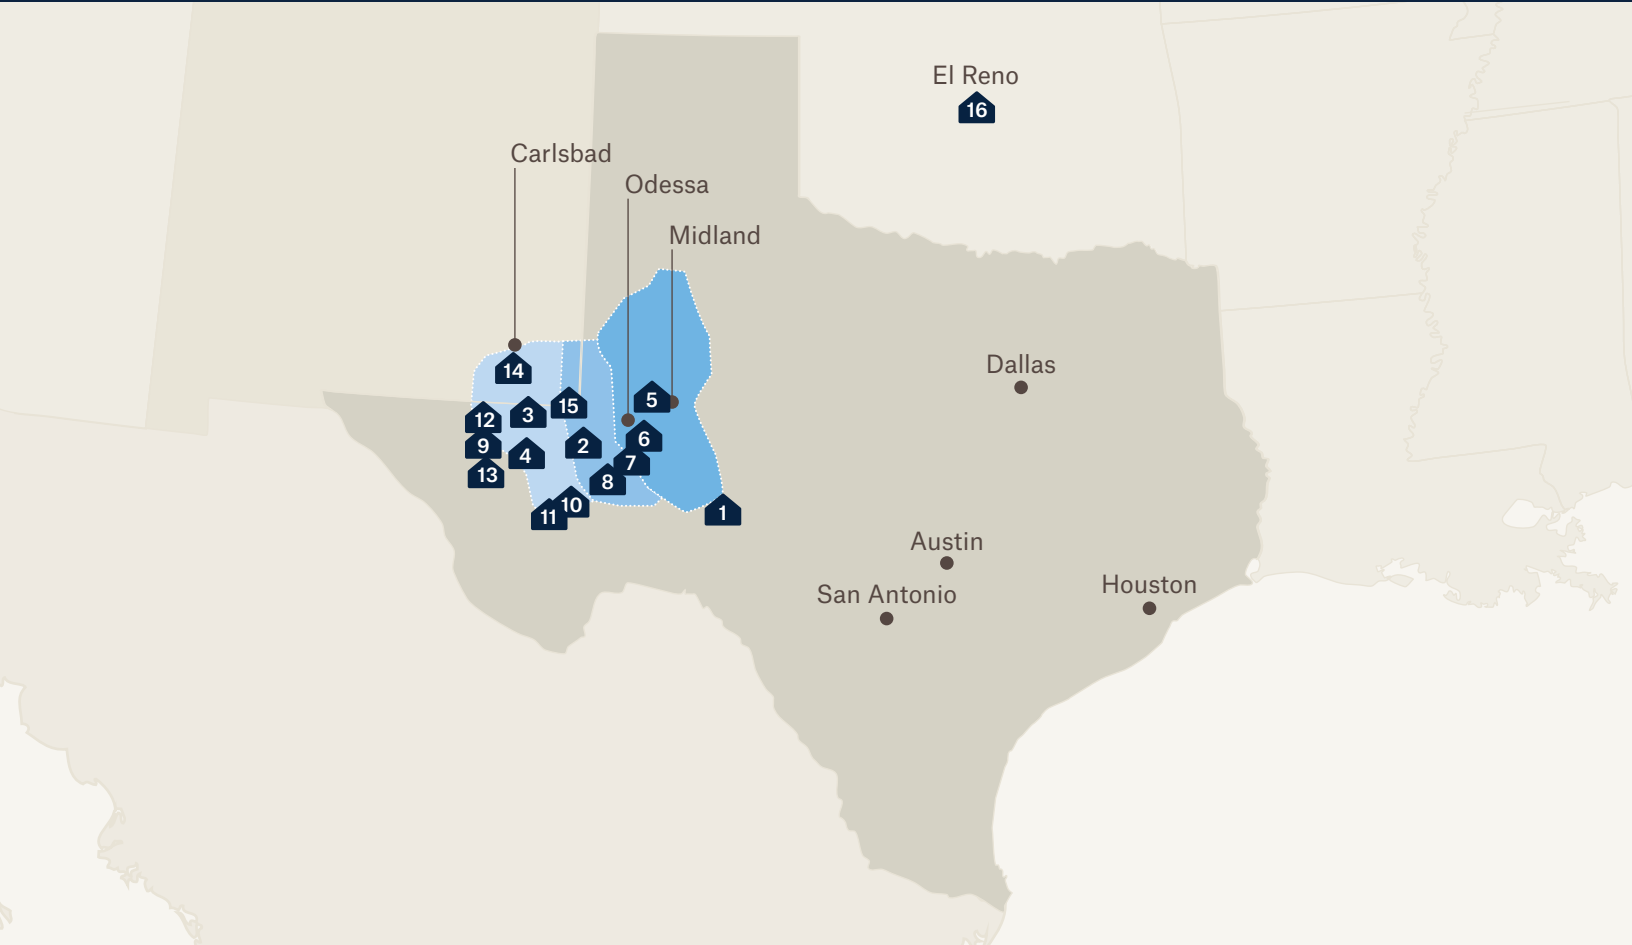


PECOS LODGE NORTH

Rooms

815

Location

2310 S. Teague
Pecos, TX 79772

Beds

982

Types of Beds

THE LARGEST NETWORK OF TURNKEY WORKFORCE LODGING IN THE U.S. AND PERMIAN BASIN

REST ASSURED

At Target Lodging, we work to help our customers throughout the world achieve their full potential. We know that keeping your workers safe, comfortable and well fed is what keeps things going. That is why Target Lodging provides an experience that keeps your workforce not just on the job but on the ball.

TEXAS

1. Barnhart Lodge
2. Kermit Lodge
3. Mentone Skillman Lodge
4. Mentone Wolf Camp
5. Midland Lodge
6. Odessa Lodge East
7. Odessa Lodge FTSI
8. Odessa Lodge West
9. Orla Lodge
10. Pecos Lodge North
11. Pecos Lodge South
12. Superior Orla North
13. Superior Orla South

NEW MEXICO

14. Carlsbad Lodge
15. Jal Lodge

OKLAHOMA

16. El Reno Lodge