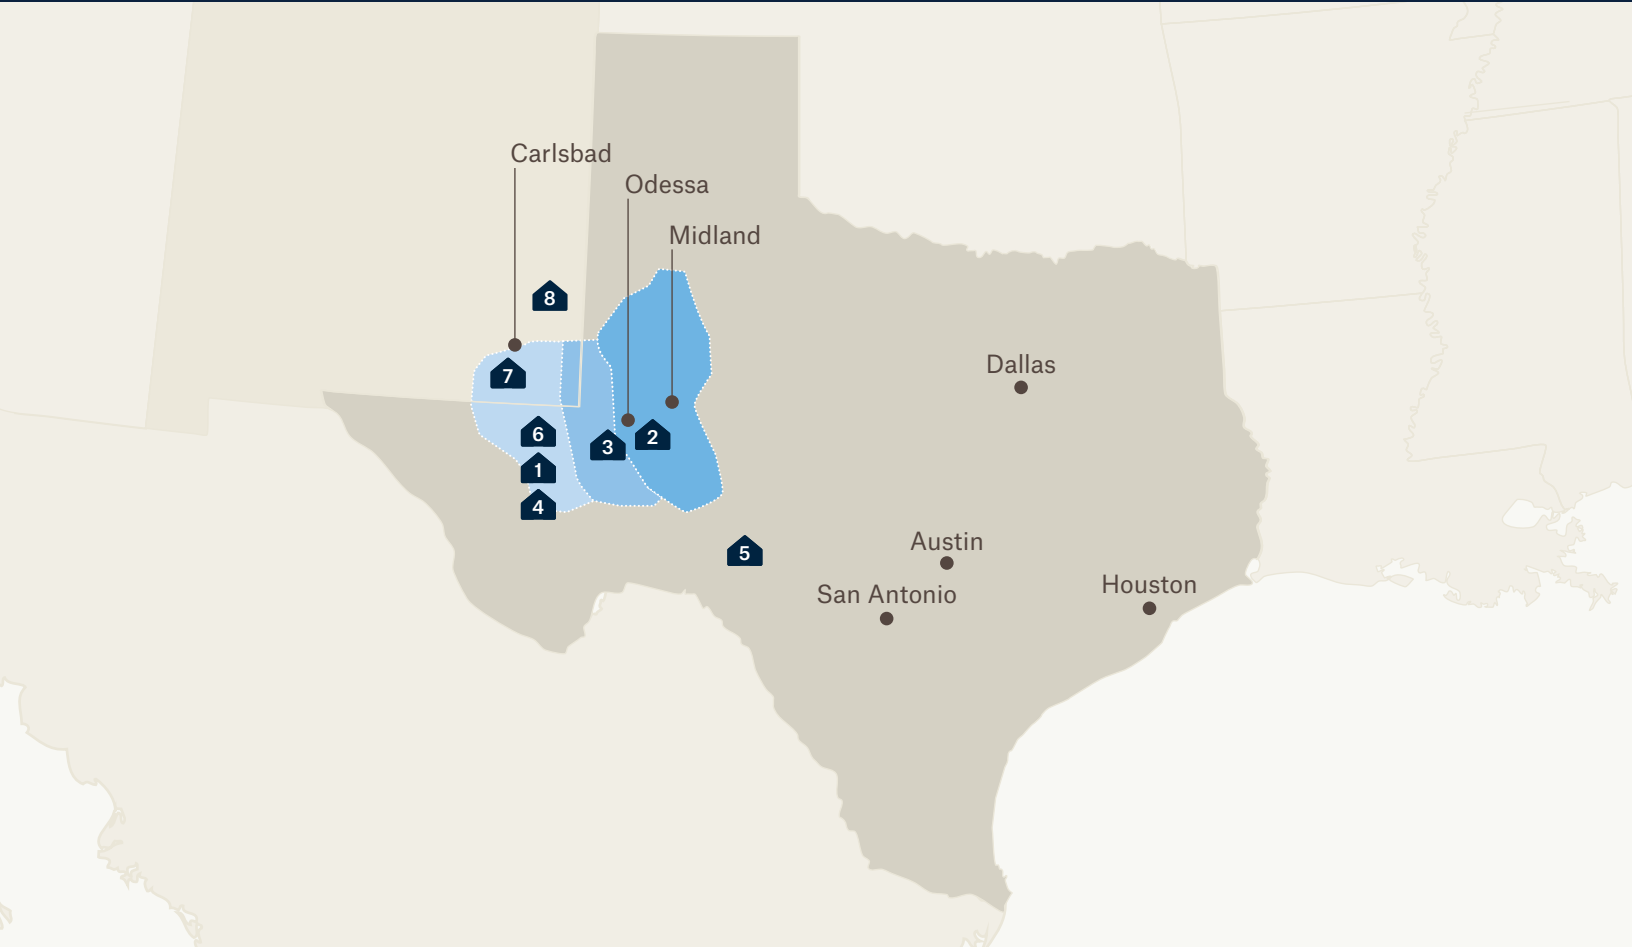

# THE LARGEST NETWORK OF TURNKEY WORKFORCE LODGING IN THE U.S. & PERMIAN BASIN

## TEXAS

1. Anadarko Wolf Camp
2. Odessa Lodge East
3. Odessa Lodge West
4. Pecos Lodge
5. San Angelo
6. Skillman Station Lodge

## NEW MEXICO

7. Carlsbad Lodge
8. Lovington Lodge