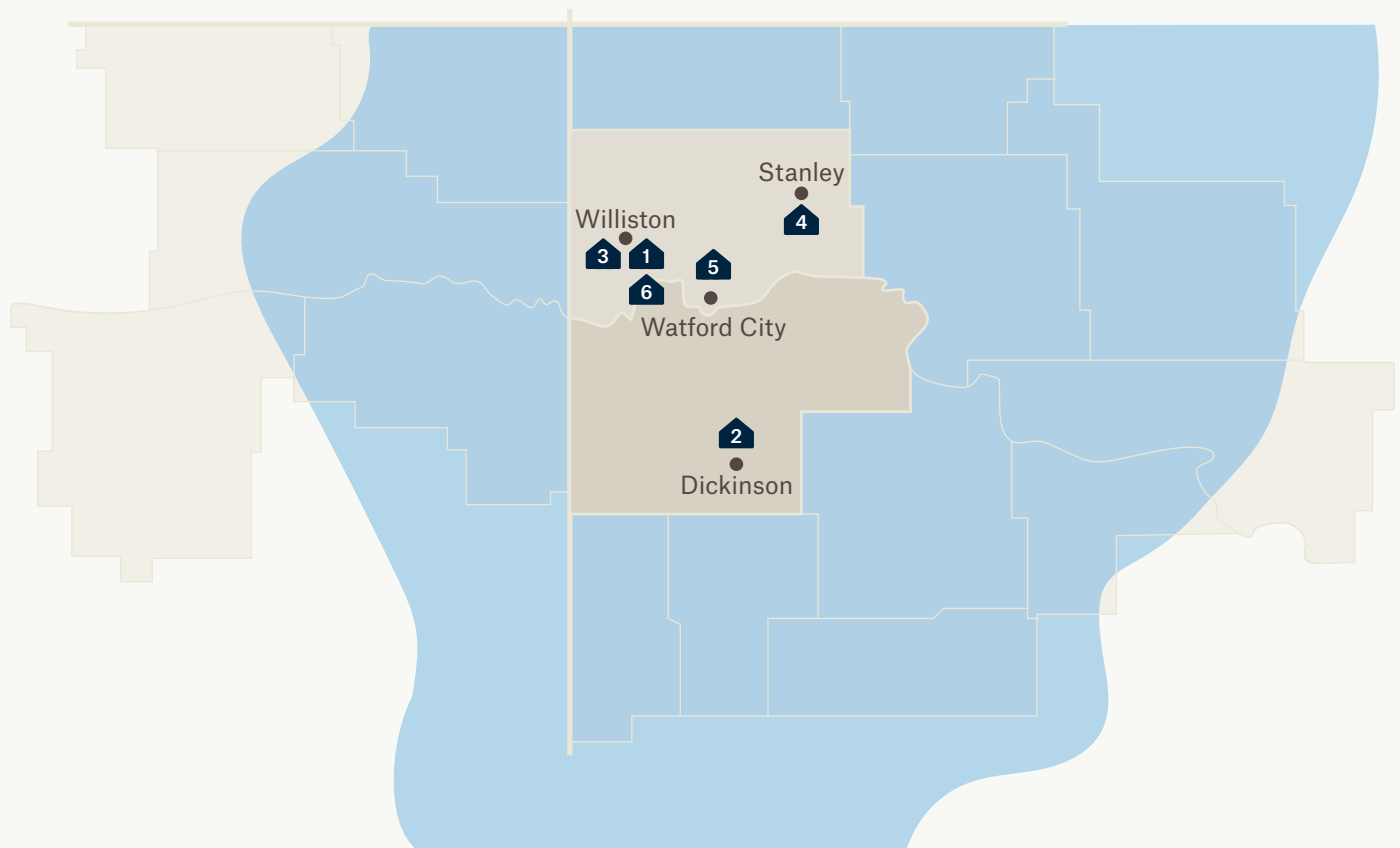

WATFORD CITY LODGE

Beds

334

Location

2509 14th Street NW
Watford City, ND · 58854

Room Features

- Clean, Comfortable, Quiet Rooms Designed for Rest
- Hibernator Sleep System Mattress
- High-Quality Oversized Towels
- Flat Screen TV w/ DVD Player & Premium Channels
- Clothes Wardrobe
- Desk & Chair

THE LARGEST NETWORK OF TURNKEY WORKFORCE LODGING IN THE U.S. & THE BAKKEN

MONTANA

NORTH DAKOTA

REST ASSURED

At Target Lodging, we work to help our customers throughout the world achieve their full potential. We know that keeping your workers safe, comfortable and well fed is what keeps things going. That is why Target Lodging provides an experience that keeps your workforce not just on the job but on the ball.

NORTH DAKOTA

1. Bear Paw Lodge
2. Dunn County Lodge
3. Judson Lodge
4. Stanley Hotel
5. Watford City Lodge
6. Williams County Lodge