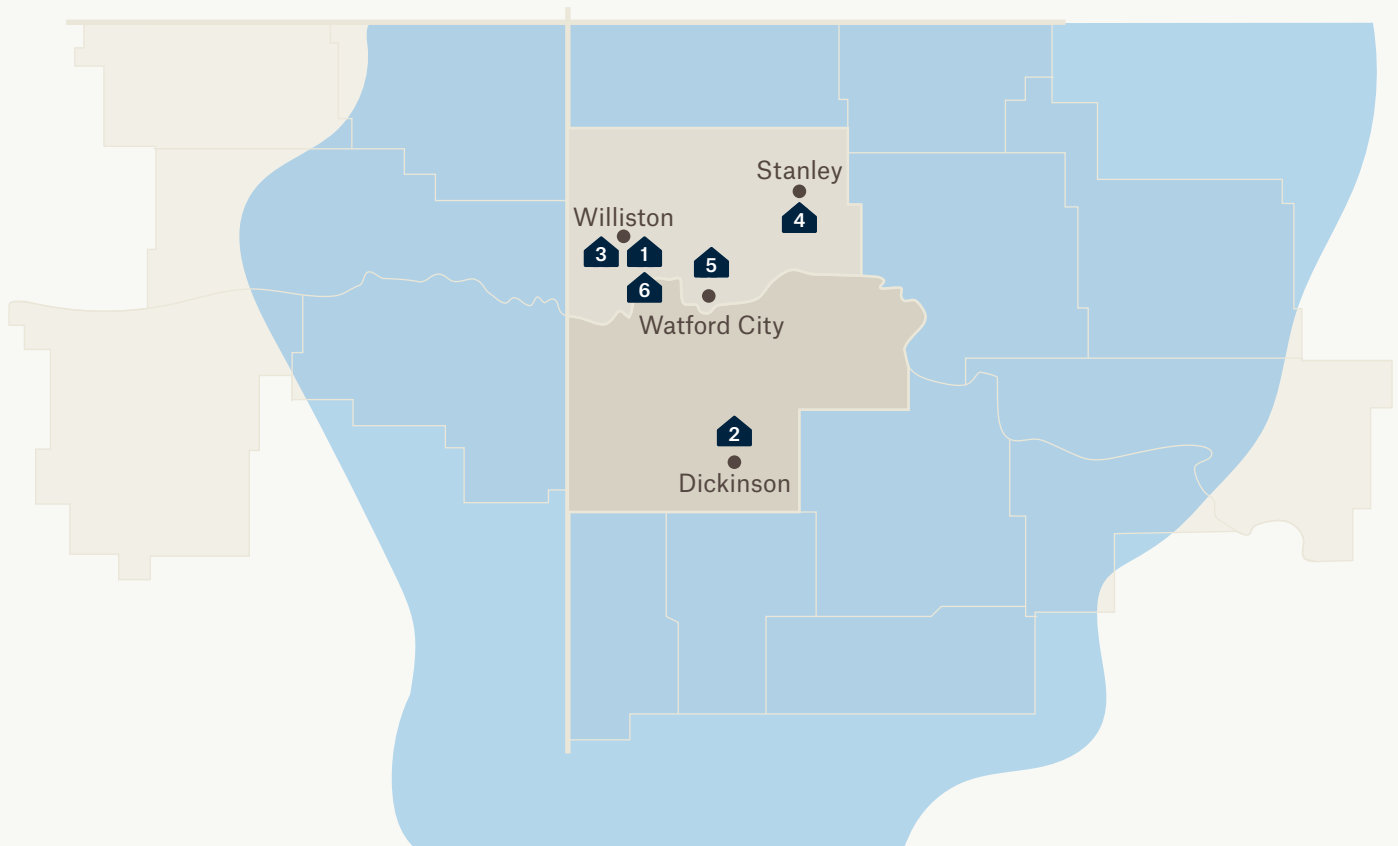

THE LARGEST NETWORK OF TURNKEY WORKFORCE LODGING IN THE U.S. & THE BAKKEN

MONTANA

NORTH DAKOTA

REST ASSURED

At Target Lodging, we work to help our customers throughout the world achieve their full potential. We know that keeping your workers safe, comfortable and well fed is what keeps things going. That is why Target Lodging provides an experience that keeps your workforce not just on the job but on the ball.

NORTH DAKOTA

1. Bear Paw Lodge
2. Dunn County Lodge
3. Judson Lodge
4. Stanley Hotel
5. Watford City Lodge
6. Williams County Lodge